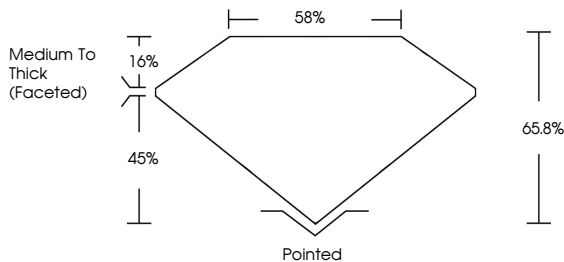

May 8, 2026
IGI Report No **LG794695247**
PEAR BRILLIANT
10.80 X 6.88 X 4.53 MM
2.00 CARATS
E
Carat Weight
Color Grade
Clarity Grade
Table
Depth
Girdle
Medium To Thick (Faceted)
Pointed
EXCELLENT
EXCELLENT
NONE
NONE
Inscription(s)
(IGI) LG794695247
Comments: As Grown - No indication of post-growth treatment.
This Laboratory Grown Diamond was created by High Pressure High Temperature (HPHT) growth process.
Type II

May 8, 2026
IGI Report Number **LG794695247**
Description **LABORATORY GROWN DIAMOND**
Shape and Cutting Style **PEAR BRILLIANT**
Measurements **10.80 X 6.88 X 4.53 MM**

GRADING RESULTS
Carat Weight **2.00 CARATS**
Color Grade **E**
Clarity Grade **VVS 1**

PROPORTIONS

Sample Image Used

CLARITY CHARACTERISTICS

KEY TO SYMBOLS
Red symbols indicate internal characteristics.
Green symbols indicate external characteristics.

COLOR

D	E	F	G	H	I	J	Faint	Very Light	Light
---	---	---	---	---	---	---	-------	------------	-------