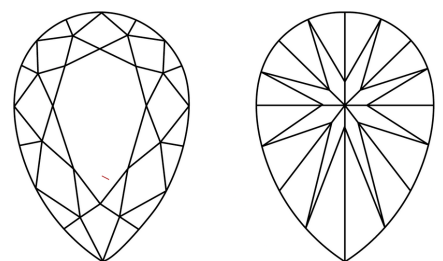

May 8, 2026
IGI Report No **LG794695247**
PEAR BRILLIANT
10.80 X 6.88 X 4.53 MM
2.00 CARATS
E
Carat Weight
Color Grade
Clarity Grade
Table
Depth
Girdle
Medium To Thick (Faceted)
Pointed
EXCELLENT
EXCELLENT
NONE
NONE
Inscription(s)
(IGI) LG794695247
Comments: As Grown - No indication of post-growth treatment.
This Laboratory Grown Diamond was created by High Pressure High Temperature (HPHT) growth process.
Type II

May 8, 2026
IGI Report Number **LG794695247**
Description **LABORATORY GROWN DIAMOND**
Shape and Cutting Style **PEAR BRILLIANT**
Measurements **10.80 X 6.88 X 4.53 MM**

GRADING RESULTS
Carat Weight **2.00 CARATS**
Color Grade **E**
Clarity Grade **VVS 1**

PROPORTIONS

Sample Image Used

CLARITY CHARACTERISTICS

KEY TO SYMBOLS
Red symbols indicate internal characteristics.
Green symbols indicate external characteristics.

COLOR

D	E	F	G	H	I	J	Faint	Very Light	Light
---	---	---	---	---	---	---	-------	------------	-------