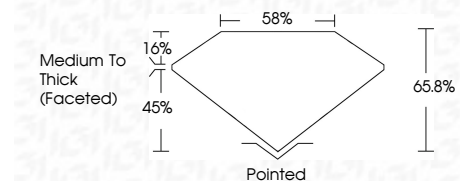

ELECTRONIC COPY

LG794695247
Report verification at igi.org

May 8, 2026
IGI Report Number **LG794695247**
Description **LABORATORY GROWN DIAMOND**
Shape and Cutting Style **PEAR BRILLIANT**
Measurements **10.80 X 6.88 X 4.53 MM**

GRADING RESULTS
Carat Weight **2.00 CARATS**
Color Grade **E**
Clarity Grade **VVS 1**

ADDITIONAL GRADING INFORMATION
Polish **EXCELLENT**
Symmetry **EXCELLENT**
Fluorescence **NONE**
Inscription(s) **(IGI) LG794695247**
Comments: As Grown - No indication of post-growth treatment.
This Laboratory Grown Diamond was created by High Pressure High Temperature (HPHT) growth process.
Type II

May 8, 2026
IGI Report No **LG794695247**
PEAR BRILLIANT
10.80 X 6.88 X 4.53 MM
2.00 CARATS
E
Carat Weight
Color Grade
Clarity Grade
Table
Depth
Girdle
Medium To Thick (Faceted)
Pointed
EXCELLENT
EXCELLENT
NONE
NONE
Inscription(s)
(IGI) LG794695247
Comments: As Grown - No indication of post-growth treatment.
This Laboratory Grown Diamond was created by High Pressure High Temperature (HPHT) growth process.
Type II

May 8, 2026
IGI Report Number **LG794695247**
Description **LABORATORY GROWN DIAMOND**
Shape and Cutting Style **PEAR BRILLIANT**
Measurements **10.80 X 6.88 X 4.53 MM**

GRADING RESULTS
Carat Weight **2.00 CARATS**
Color Grade **E**
Clarity Grade **VVS 1**