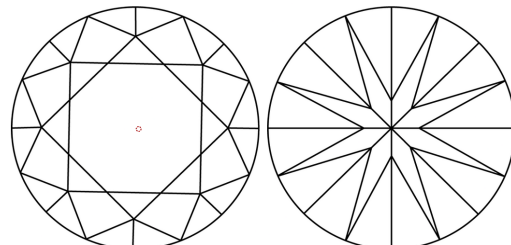

May 5, 2026
IGI Report Number **LG794693374**
Description **LABORATORY GROWN DIAMOND**
Shape and Cutting Style **ROUND BRILLIANT**
Measurements **8.43 - 8.50 X 5.23 MM**

GRADING RESULTS
Carat Weight **2.32 CARATS**
Color Grade **E**
Clarity Grade **VVS 1**
Cut Grade **IDEAL**

PROPORTIONS

CLARITY CHARACTERISTICS

KEY TO SYMBOLS
Red symbols indicate internal characteristics.
Green symbols indicate external characteristics.

COLOR

D	E	F	G	H	I	J	Faint	Very Light	Light
---	---	---	---	---	---	---	-------	------------	-------