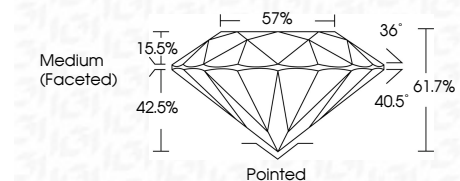

ELECTRONIC COPY

LG794693374
Report verification at igi.org

May 5, 2026
IGI Report Number **LG794693374**
Description **LABORATORY GROWN DIAMOND**
Shape and Cutting Style **ROUND BRILLIANT**
Measurements **8.43 - 8.50 X 5.23 MM**

GRADING RESULTS
Carat Weight **2.32 CARATS**
Color Grade **E**
Clarity Grade **VVS 1**
Cut Grade **IDEAL**

Sample Image Used

ADDITIONAL GRADING INFORMATION
Polish **EXCELLENT**
Symmetry **EXCELLENT**
Fluorescence **NONE**
Inscription(s) **IGI LG794693374**
Comments: As Grown - No indication of post-growth treatment.
This Laboratory Grown Diamond was created by High Pressure High Temperature (HPHT) growth process.
Type II

May 5, 2026
IGI Report No LG794693374
ROUND BRILLIANT
8.43 - 8.50 X 5.23 MM
2.32 CARATS
E
VVS 1
IDEAL
61.7%
57%
Medium (Faceted)
Pointed
EXCELLENT
EXCELLENT
NONE
IGI LG794693374
Comments: As Grown - No indication of post-growth treatment.
This Laboratory Grown Diamond was created by High Pressure High Temperature (HPHT) growth process.
Type II

May 5, 2026
IGI Report Number **LG794693374**
Description **LABORATORY GROWN DIAMOND**
Shape and Cutting Style **ROUND BRILLIANT**
Measurements **8.43 - 8.50 X 5.23 MM**

GRADING RESULTS
Carat Weight **2.32 CARATS**
Color Grade **E**
Clarity Grade **VVS 1**
Cut Grade **IDEAL**