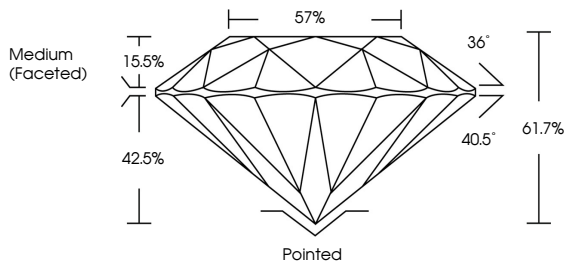

GRADING RESULTS
Carat Weight **2.32 CARATS**
Color Grade **E**
Clarity Grade **VVS 1**
Cut Grade **IDEAL**

Sample Image Used

ADDITIONAL GRADING INFORMATION
Polish **EXCELLENT**
Symmetry **EXCELLENT**
Fluorescence **NONE**
Inscription(s) **IGI LG794693374**
Comments: As Grown - No indication of post-growth treatment.
This Laboratory Grown Diamond was created by High Pressure High Temperature (HPHT) growth process.
Type II

May 5, 2026
IGI Report No LG794693374
ROUND BRILLIANT
8.43 - 8.50 X 5.23 MM
2.32 CARATS
E
VVS 1
IDEAL
61.7%
57%
Medium (Faceted)
Pointed
EXCELLENT
EXCELLENT
NONE
IGI LG794693374
Comments: As Grown - No indication of post-growth treatment.
This Laboratory Grown Diamond was created by High Pressure High Temperature (HPHT) growth process.
Type II

May 5, 2026
IGI Report Number **LG794693374**
Description **LABORATORY GROWN DIAMOND**
Shape and Cutting Style **ROUND BRILLIANT**
Measurements **8.43 - 8.50 X 5.23 MM**

GRADING RESULTS
Carat Weight **2.32 CARATS**
Color Grade **E**
Clarity Grade **VVS 1**
Cut Grade **IDEAL**

PROPORTIONS

CLARITY CHARACTERISTICS

KEY TO SYMBOLS
Red symbols indicate internal characteristics.
Green symbols indicate external characteristics.

COLOR

D	E	F	G	H	I	J	Faint	Very Light	Light
---	---	---	---	---	---	---	-------	------------	-------