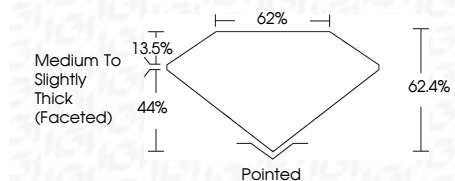

**ELECTRONIC COPY**

LG794691336  
Report verification at igi.org

April 23, 2026  
IGI Report Number **LG794691336**  
Description **LABORATORY GROWN DIAMOND**  
Shape and Cutting Style **PEAR BRILLIANT**  
Measurements **10.79 X 7.12 X 4.44 MM**

**GRADING RESULTS**  
Carat Weight **2.02 CARATS**  
Color Grade **E**  
Clarity Grade **VS 1**

**ADDITIONAL GRADING INFORMATION**  
Polish **EXCELLENT**  
Symmetry **EXCELLENT**  
Fluorescence **NONE**  
Inscription(s) **IGI LG794691336**  
Comments: This Laboratory Grown Diamond was created by Chemical Vapor Deposition (CVD) growth process. Type IIa

April 23, 2026  
IGI Report No. LG794691336  
**PEAR BRILLIANT**  
10.79 X 7.12 X 4.44 MM  
2.02 CARATS  
E  
VS 1  
62.4%  
62%  
Medium to Slightly Thick (Faceted)  
Pointed  
EXCELLENT  
EXCELLENT  
NONE  
IGI LG794691336  
Comments: This Laboratory Grown Diamond was created by Chemical Vapor Deposition (CVD) growth process. Type IIa

**LABORATORY GROWN DIAMOND REPORT**

April 23, 2026  
IGI Report Number **LG794691336**  
Description **LABORATORY GROWN DIAMOND**  
Shape and Cutting Style **PEAR BRILLIANT**  
Measurements **10.79 X 7.12 X 4.44 MM**