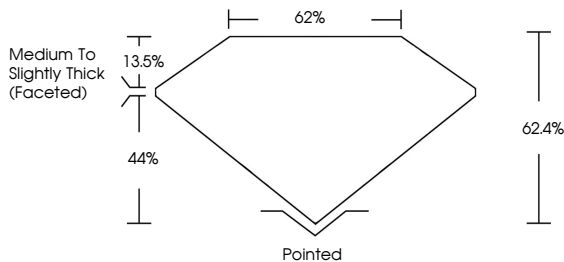

PROPORTIONS