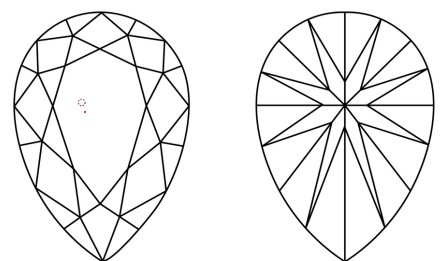

**LABORATORY GROWN DIAMOND REPORT**

April 23, 2026  
IGI Report Number **LG794691336**  
Description **LABORATORY GROWN DIAMOND**  
Shape and Cutting Style **PEAR BRILLIANT**  
Measurements **10.79 X 7.12 X 4.44 MM**

**GRADING RESULTS**  
Carat Weight **2.02 CARATS**  
Color Grade **E**  
Clarity Grade **VS 1**

**ADDITIONAL GRADING INFORMATION**  
Polish **EXCELLENT**  
Symmetry **EXCELLENT**  
Fluorescence **NONE**  
Inscription(s) **IGI LG794691336**

Comments: This Laboratory Grown Diamond was created by Chemical Vapor Deposition (CVD) growth process. Type IIa

**PROPORTIONS**

Sample Image Used

**CLARITY CHARACTERISTICS**

**KEY TO SYMBOLS**  
Red symbols indicate internal characteristics.  
Green symbols indicate external characteristics.