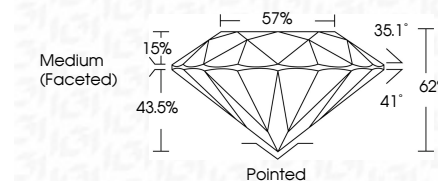

ELECTRONIC COPY

LG794688916
Report verification at igi.org

April 30, 2026
IGI Report Number **LG794688916**
Description **LABORATORY GROWN DIAMOND**
Shape and Cutting Style **ROUND BRILLIANT**
Measurements **6.47 - 6.51 X 4.02 MM**

GRADING RESULTS

Carat Weight **1.04 CARAT**
Color Grade **D**
Clarity Grade **VVS 2**
Cut Grade **IDEAL**

ADDITIONAL GRADING INFORMATION

Polish **EXCELLENT**
Symmetry **EXCELLENT**
Fluorescence **NONE**
Inscription(s) **IGI LG794688916**
Comments: This Laboratory Grown Diamond was created by Chemical Vapor Deposition (CVD) growth process. Type IIa

April 30, 2026
IGI Report No **LG794688916**
ROUND BRILLIANT
6.47 - 6.51 X 4.02 MM
1.04 CARAT
Color Grade **D**
Clarity Grade **VVS 2**
Cut Grade **IDEAL**
Depth **62%**
Table **15%**
Crown Width **57%**
Crown Angle **35.1°**
Pavilion Angle **41°**
Total Depth **62%**
Medium (Faceted)
Cutlet **Pointed**
Polish **EXCELLENT**
Symmetry **EXCELLENT**
Fluorescence **NONE**
Inscription(s) **IGI LG794688916**
Comments: This Laboratory Grown Diamond was created by Chemical Vapor Deposition (CVD) growth process. Type IIa

April 30, 2026
IGI Report Number **LG794688916**
Description **LABORATORY GROWN DIAMOND**
Shape and Cutting Style **ROUND BRILLIANT**
Measurements **6.47 - 6.51 X 4.02 MM**

GRADING RESULTS

Carat Weight **1.04 CARAT**
Color Grade **D**
Clarity Grade **VVS 2**
Cut Grade **IDEAL**