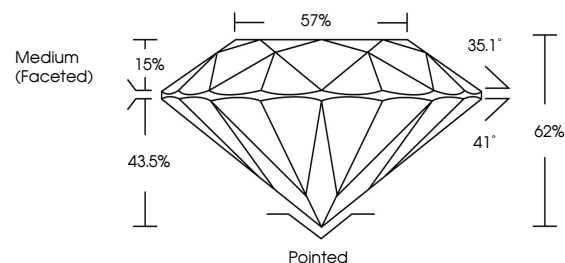

GRADING RESULTS

Carat Weight **1.04 CARAT**
Color Grade **D**
Clarity Grade **VVS 2**
Cut Grade **IDEAL**

ADDITIONAL GRADING INFORMATION

Polish **EXCELLENT**
Symmetry **EXCELLENT**
Fluorescence **NONE**
Inscription(s) **IGI LG794688916**
Comments: This Laboratory Grown Diamond was created by Chemical Vapor Deposition (CVD) growth process. Type IIa

April 30, 2026
IGI Report No **LG794688916**
ROUND BRILLIANT
6.47 - 6.51 X 4.02 MM
1.04 CARAT
Color Grade **D**
Clarity Grade **VVS 2**
Cut Grade **IDEAL**
Depth **62%**
Table **15%**
Crown Width **57%**
Crown Angle **35.1°**
Pavilion Angle **41°**
Total Depth **62%**
Medium (Faceted)
Cutlet **Pointed**
Polish **EXCELLENT**
Symmetry **EXCELLENT**
Fluorescence **NONE**
Inscription(s) **IGI LG794688916**
Comments: This Laboratory Grown Diamond was created by Chemical Vapor Deposition (CVD) growth process. Type IIa

April 30, 2026
IGI Report Number **LG794688916**
Description **LABORATORY GROWN DIAMOND**
Shape and Cutting Style **ROUND BRILLIANT**
Measurements **6.47 - 6.51 X 4.02 MM**

GRADING RESULTS

Carat Weight **1.04 CARAT**
Color Grade **D**
Clarity Grade **VVS 2**
Cut Grade **IDEAL**

PROPORTIONS

Sample Image Used

CLARITY CHARACTERISTICS

KEY TO SYMBOLS

Red symbols indicate internal characteristics.
Green symbols indicate external characteristics.

COLOR

D E F G H I J Faint Very Light Light