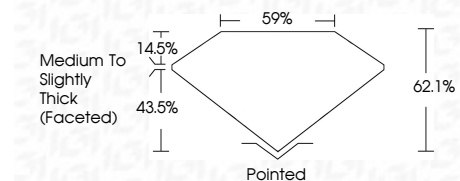

ELECTRONIC COPY

LG794688883
Report verification at igi.org

April 23, 2026
IGI Report Number **LG794688883**
Description **LABORATORY GROWN DIAMOND**
Shape and Cutting Style **SQUARE CUSHION MODIFIED BRILLIANT**
Measurements **5.76 X 5.75 X 3.57 MM**

GRADING RESULTS
Carat Weight **1.02 CARAT**
Color Grade **D**
Clarity Grade **VVS 1**

ADDITIONAL GRADING INFORMATION
Polish **EXCELLENT**
Symmetry **EXCELLENT**
Fluorescence **NONE**
Inscription(s) **(IGI) LG794688883**
Comments: This Laboratory Grown Diamond was created by Chemical Vapor Deposition (CVD) growth process. Type IIa

April 23, 2026
IGI Report No **LG794688883**
SQUARE CUSHION MODIFIED BRILLIANT
Carat Weight **1.02 CARAT**
Color Grade **D**
Clarity Grade **VVS 1**
Depth **62.1%**
Table **14.5%**
Girdle **Medium to Slightly Thick (Faceted)**
Culet **Pointed**
Polish **EXCELLENT**
Symmetry **EXCELLENT**
Fluorescence **NONE**
Inscription(s) **(IGI) LG794688883**
Comments: This Laboratory Grown Diamond was created by Chemical Vapor Deposition (CVD) growth process. Type IIa

LABORATORY GROWN DIAMOND REPORT

April 23, 2026
IGI Report Number **LG794688883**
Description **LABORATORY GROWN DIAMOND**
Shape and Cutting Style **SQUARE CUSHION MODIFIED BRILLIANT**
Measurements **5.76 X 5.75 X 3.57 MM**