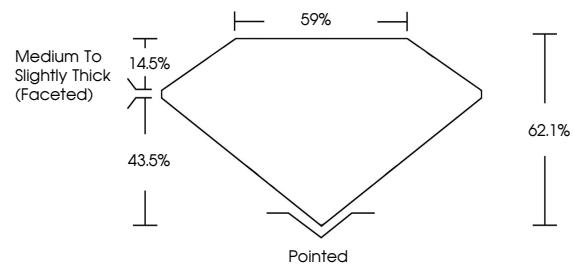

PROPORTIONS