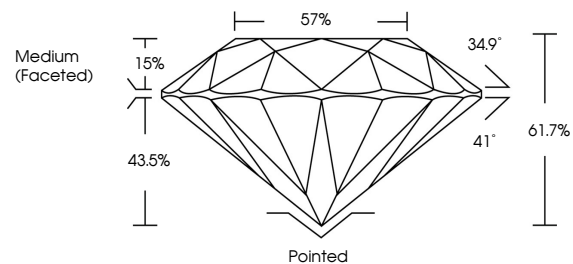

April 23, 2026
IGI Report No **LG794688879**
ROUND BRILLIANT
8.14 - 8.17 X 5.03 MM
Carat Weight **2.05 CARATS**
Color Grade **E**
Clarity Grade **VVS 2**
Cut Grade **IDEAL**
Depth **61.7%**
Table **15%**
Girdle **Medium (Faceted)**
Culet **Pointed**
Polish **EXCELLENT**
Symmetry **EXCELLENT**
Fluorescence **NONE**
Inscription(s) **(IGI) LG794688879**
Comments: This Laboratory Grown Diamond was created by Chemical Vapor Deposition (CVD) growth process. Type IIa

GRADING RESULTS

Carat Weight **2.05 CARATS**
Color Grade **E**
Clarity Grade **VVS 2**
Cut Grade **IDEAL**

ADDITIONAL GRADING INFORMATION

Polish **EXCELLENT**
Symmetry **EXCELLENT**
Fluorescence **NONE**
Inscription(s) **(IGI) LG794688879**

Comments: This Laboratory Grown Diamond was created by Chemical Vapor Deposition (CVD) growth process. Type IIa

PROPORTIONS

CLARITY CHARACTERISTICS

KEY TO SYMBOLS

Red symbols indicate internal characteristics.
Green symbols indicate external characteristics.