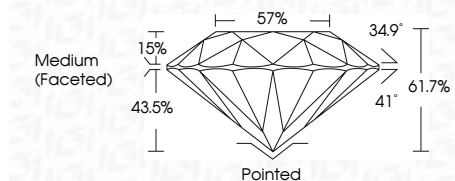

ELECTRONIC COPY

LG794688879
Report verification at igi.org

April 23, 2026
IGI Report Number **LG794688879**
Description **LABORATORY GROWN DIAMOND**
Shape and Cutting Style **ROUND BRILLIANT**
Measurements **8.14 - 8.17 X 5.03 MM**

GRADING RESULTS

Carat Weight **2.05 CARATS**
Color Grade **E**
Clarity Grade **VVS 2**
Cut Grade **IDEAL**

ADDITIONAL GRADING INFORMATION

Polish **EXCELLENT**
Symmetry **EXCELLENT**
Fluorescence **NONE**
Inscription(s) **(IGI) LG794688879**
Comments: This Laboratory Grown Diamond was created by Chemical Vapor Deposition (CVD) growth process. Type IIa

April 23, 2026
IGI Report No **LG794688879**
ROUND BRILLIANT
8.14 - 8.17 X 5.03 MM
Carat Weight **2.05 CARATS**
Color Grade **E**
Clarity Grade **VVS 2**
Cut Grade **IDEAL**
Depth **61.7%**
Table **15%**
Girdle **Medium (Faceted)**
Culet **Pointed**
Polish **EXCELLENT**
Symmetry **EXCELLENT**
Fluorescence **NONE**
Inscription(s) **(IGI) LG794688879**
Comments: This Laboratory Grown Diamond was created by Chemical Vapor Deposition (CVD) growth process. Type IIa

GRADING RESULTS

Carat Weight **2.05 CARATS**
Color Grade **E**
Clarity Grade **VVS 2**
Cut Grade **IDEAL**

ADDITIONAL GRADING INFORMATION

Polish **EXCELLENT**
Symmetry **EXCELLENT**
Fluorescence **NONE**
Inscription(s) **(IGI) LG794688879**