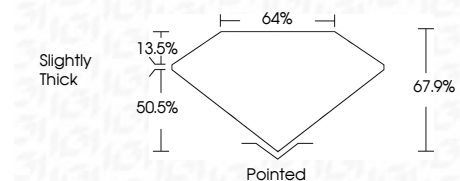

Measurements **9.69 X 6.69 X 4.54 MM**

**GRADING RESULTS**

Carat Weight **2.56 CARATS**  
Color Grade **H**  
Clarity Grade **VVS 2**

**ADDITIONAL GRADING INFORMATION**

Polish **EXCELLENT**  
Symmetry **EXCELLENT**  
Fluorescence **NONE**  
Inscription(s) **IGI LG794688409**  
Comments: This Laboratory Grown Diamond was created by Chemical Vapor Deposition (CVD) growth process. Type IIa

April 28, 2026  
IGI Report No LG794688409  
CUT CORNERED RECT. MODIFIED BRILLIANT  
9.69 X 6.69 X 4.54 MM  
2.56 CARATS  
H  
VVS 2  
50.5%  
67.9%  
13.5%  
Slightly Thick  
Pointed  
EXCELLENT  
EXCELLENT  
NONE  
IGI LG794688409  
Comments: This Laboratory Grown Diamond was created by Chemical Vapor Deposition (CVD) growth process. Type IIa

**LABORATORY GROWN DIAMOND REPORT**

April 28, 2026  
IGI Report Number **LG794688409**  
Description **LABORATORY GROWN DIAMOND**  
Shape and Cutting Style **CUT CORNERED RECTANGULAR  
MODIFIED BRILLIANT**  
Measurements **9.69 X 6.69 X 4.54 MM**

**GRADING RESULTS**

Carat Weight **2.56 CARATS**  
Color Grade **H**  
Clarity Grade **VVS 2**

**ADDITIONAL GRADING INFORMATION**

Polish **EXCELLENT**  
Symmetry **EXCELLENT**  
Fluorescence **NONE**  
Inscription(s) **IGI LG794688409**