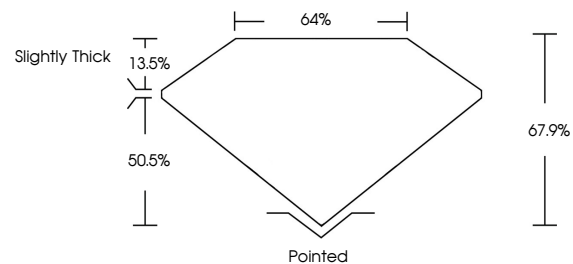

PROPORTIONS