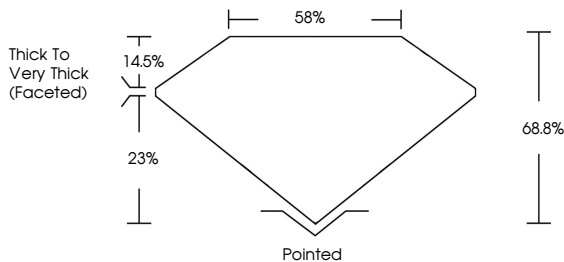

PROPORTIONS