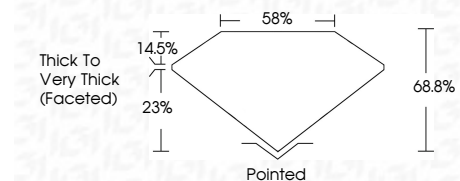

ELECTRONIC COPY

LG794684537
Report verification at igi.org

May 7, 2026
IGI Report Number **LG794684537**
Description **LABORATORY GROWN DIAMOND**
Shape and Cutting Style **OVAL MODIFIED BRILLIANT**
Measurements **11.47 X 7.52 X 5.17 MM**

GRADING RESULTS
Carat Weight **3.52 CARATS**
Color Grade **FANCY VIVID YELLOW**
Clarity Grade **VS 2**

ADDITIONAL GRADING INFORMATION
Polish **EXCELLENT**
Symmetry **EXCELLENT**
Fluorescence **NONE**
Inscription(s) **IGI LG794684537**
Comments: This Laboratory Grown Diamond was created by Chemical Vapor Deposition (CVD) growth process.

May 7, 2026
IGI Report No **LG794684537**
OVAL MODIFIED BRILLIANT
Carat Weight **3.52 CARATS**
Color Grade **FANCY VIVID YELLOW**
Clarity Grade **VS 2**
Depth **68.8%**
Table **23%**
Girdle **Thick to Very Thick (Faceted)**
Culet **Pointed**
Polish **EXCELLENT**
Symmetry **EXCELLENT**
Fluorescence **NONE**
Inscription(s) **IGI LG794684537**
Comments: This Laboratory Grown Diamond was created by Chemical Vapor Deposition (CVD) growth process.

GRADING RESULTS
Carat Weight **3.52 CARATS**
Color Grade **FANCY VIVID YELLOW**
Clarity Grade **VS 2**

ADDITIONAL GRADING INFORMATION
Polish **EXCELLENT**
Symmetry **EXCELLENT**
Fluorescence **NONE**
Inscription(s) **IGI LG794684537**