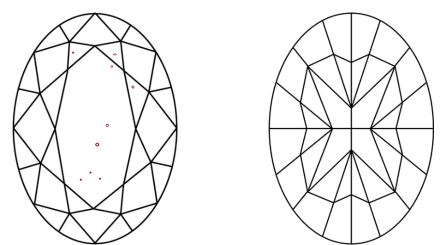

CLARITY CHARACTERISTICS

KEY TO SYMBOLS
Red symbols indicate internal characteristics.
Green symbols indicate external characteristics.

COLOR

D	E	F	G	H	I	J	Faint	Very Light	Light

CLARITY

FL	IF	VS¹⁻²	VS¹⁻²	SI¹⁻²	I¹⁻³
Flawless	Internally Flawless	Very Very Slightly Included	Very Slightly Included	Slightly Included	Included