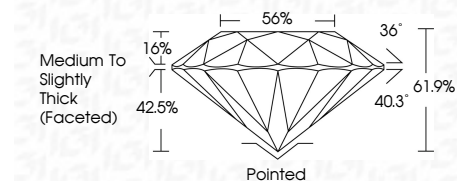

ELECTRONIC COPY

LG794678491
Report verification at igi.org

May 6, 2026
IGI Report Number **LG794678491**
Description **LABORATORY GROWN DIAMOND**
Shape and Cutting Style **ROUND BRILLIANT**
Measurements **6.48 - 6.52 X 4.02 MM**

GRADING RESULTS
Carat Weight **1.05 CARAT**
Color Grade **D**
Clarity Grade **VVS 1**
Cut Grade **IDEAL**

ADDITIONAL GRADING INFORMATION
Polish **EXCELLENT**
Symmetry **EXCELLENT**
Fluorescence **NONE**
Inscription(s) **IGI LG794678491**
Comments: As Grown - No indication of post-growth treatment.
This Laboratory Grown Diamond was created by High Pressure High Temperature (HPHT) growth process.
Type II

May 6, 2026
IGI Report No **LG794678491**
ROUND BRILLIANT
Carat Weight **1.05 CARAT**
Color Grade **D**
Clarity Grade **VVS 1**
Depth **IDEAL**
Table **61.9%**
Girdle **65%**
Medium To Slightly Thick (Faceted)
Culet **Pointed**
Polish **EXCELLENT**
Symmetry **EXCELLENT**
Fluorescence **NONE**
Inscription(s) **IGI LG794678491**
Comments: As Grown - No indication of post-growth treatment.
This Laboratory Grown Diamond was created by High Pressure High Temperature (HPHT) growth process.
Type II

May 6, 2026
IGI Report Number **LG794678491**
Description **LABORATORY GROWN DIAMOND**
Shape and Cutting Style **ROUND BRILLIANT**
Measurements **6.48 - 6.52 X 4.02 MM**
GRADING RESULTS
Carat Weight **1.05 CARAT**
Color Grade **D**
Clarity Grade **VVS 1**
Cut Grade **IDEAL**