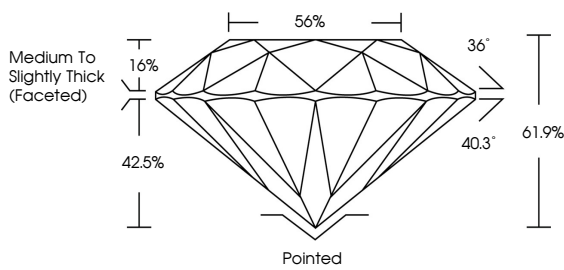

PROPORTIONS

COLOR

D	E	F	G	H	I	J	Faint	Very Light	Light

CLARITY

FL	IF	VVS¹⁻²	VS¹⁻²	SI¹⁻²	I¹⁻³
Flawless	Internally Flawless	Very Very Slightly Included	Very Slightly Included	Slightly Included	Included