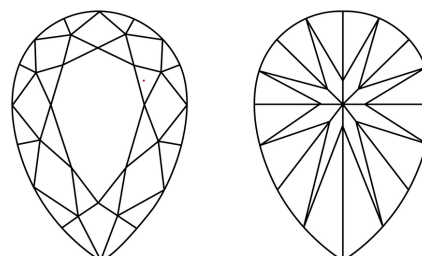

CLARITY CHARACTERISTICS

KEY TO SYMBOLS

Red symbols indicate internal characteristics.
Green symbols indicate external characteristics.

COLOR

D E F G H I J Faint Very Light Light

CLARITY

FL	IF	VVS¹⁻²	VS¹⁻²	SI¹⁻²	I¹⁻³
Flawless	Internally Flawless	Very Very Slightly Included	Very Slightly Included	Slightly Included	Included