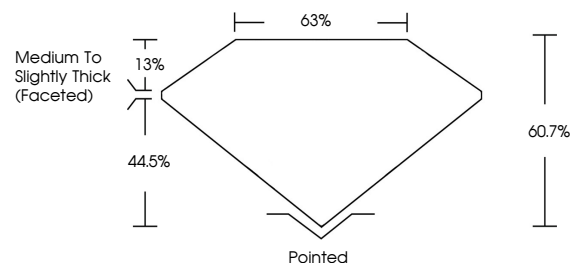

April 24, 2026  
IGI Report No LG794678234  
**PEAR BRILLIANT**  
1.02 CARAT  
D  
8.77 X 5.75 X 3.49 MM  
Carat Weight  
Color Grade  
Clarity Grade  
Depth  
Table  
Girdle  
Medium to Slightly Thick (Faceted)  
Pointed  
EXCELLENT  
EXCELLENT  
NONE  
IGI LG794678234  
Inscription(s)  
Comments: This Laboratory Grown Diamond was created by Chemical Vapor Deposition (CVD) growth process. Type IIa

**LABORATORY GROWN DIAMOND REPORT**

April 24, 2026  
IGI Report Number **LG794678234**  
Description **LABORATORY GROWN DIAMOND**  
Shape and Cutting Style **PEAR BRILLIANT**  
Measurements **8.77 X 5.75 X 3.49 MM**

**GRADING RESULTS**

Carat Weight **1.02 CARAT**  
Color Grade **D**  
Clarity Grade **VVS 2**

**ADDITIONAL GRADING INFORMATION**

Polish **EXCELLENT**  
Symmetry **EXCELLENT**  
Fluorescence **NONE**  
Inscription(s) **IGI LG794678234**

Comments: This Laboratory Grown Diamond was created by Chemical Vapor Deposition (CVD) growth process. Type IIa

**PROPORTIONS**

Sample Image Used

**CLARITY CHARACTERISTICS**

**KEY TO SYMBOLS**

Red symbols indicate internal characteristics.  
Green symbols indicate external characteristics.