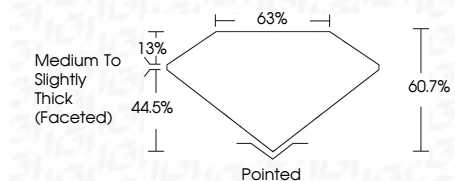

**ELECTRONIC COPY**

LG794678234  
Report verification at igi.org

April 24, 2026  
IGI Report Number **LG794678234**  
Description **LABORATORY GROWN DIAMOND**  
Shape and Cutting Style **PEAR BRILLIANT**  
Measurements **8.77 X 5.75 X 3.49 MM**

**GRADING RESULTS**

Carat Weight **1.02 CARAT**  
Color Grade **D**  
Clarity Grade **VVS 2**

**ADDITIONAL GRADING INFORMATION**

Polish **EXCELLENT**  
Symmetry **EXCELLENT**  
Fluorescence **NONE**  
Inscription(s) **IGI LG794678234**  
Comments: This Laboratory Grown Diamond was created by Chemical Vapor Deposition (CVD) growth process. Type IIa

April 24, 2026  
IGI Report No LG794678234  
**PEAR BRILLIANT**  
1.02 CARAT  
D  
8.77 X 5.75 X 3.49 MM  
Carat Weight  
Color Grade  
Clarity Grade  
Depth  
Table  
Girdle  
Medium to Slightly Thick (Faceted)  
Pointed  
EXCELLENT  
EXCELLENT  
NONE  
IGI LG794678234  
Inscription(s)  
Comments: This Laboratory Grown Diamond was created by Chemical Vapor Deposition (CVD) growth process. Type IIa

**GRADING RESULTS**

Carat Weight **1.02 CARAT**  
Color Grade **D**  
Clarity Grade **VVS 2**

**ADDITIONAL GRADING INFORMATION**

Polish **EXCELLENT**  
Symmetry **EXCELLENT**  
Fluorescence **NONE**  
Inscription(s) **IGI LG794678234**