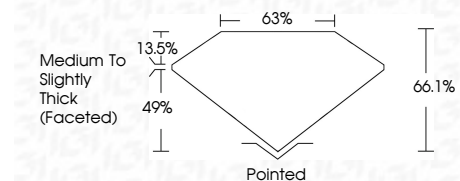

**ELECTRONIC COPY**

LG794675346  
Report verification at igi.org

April 23, 2026  
IGI Report Number **LG794675346**  
Description **LABORATORY GROWN DIAMOND**  
Shape and Cutting Style **CUSHION MODIFIED BRILLIANT**  
Measurements **9.65 X 6.99 X 4.62 MM**

**GRADING RESULTS**  
Carat Weight **2.52 CARATS**  
Color Grade **F**  
Clarity Grade **VVS 2**

**ADDITIONAL GRADING INFORMATION**  
Polish **EXCELLENT**  
Symmetry **EXCELLENT**  
Fluorescence **NONE**  
Inscription(s) **IGI LG794675346**  
Comments: This Laboratory Grown Diamond was created by Chemical Vapor Deposition (CVD) growth process. Type IIa

April 23, 2026  
IGI Report No LG794675346  
CUSHION MODIFIED BRILLIANT  
9.65 X 6.99 X 4.62 MM  
2.52 CARATS  
F  
VVS 2  
66.1%  
49%  
Medium to Slightly Thick (Faceted)  
Pointed  
EXCELLENT  
EXCELLENT  
NONE  
IGI LG794675346  
Comments: This Laboratory Grown Diamond was created by Chemical Vapor Deposition (CVD) growth process. Type IIa

**GRADING RESULTS**  
Carat Weight **2.52 CARATS**  
Color Grade **F**  
Clarity Grade **VVS 2**

**ADDITIONAL GRADING INFORMATION**  
Polish **EXCELLENT**  
Symmetry **EXCELLENT**  
Fluorescence **NONE**  
Inscription(s) **IGI LG794675346**