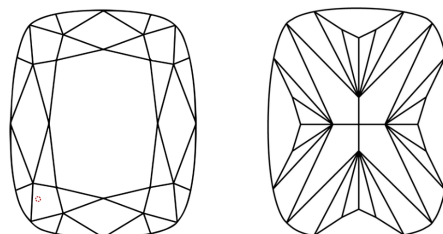

CLARITY CHARACTERISTICS

KEY TO SYMBOLS

Red symbols indicate internal characteristics.
Green symbols indicate external characteristics.

COLOR

D E F G H I J Faint Very Light Light

CLARITY

FL	IF	VVS¹⁻²	VS¹⁻²	SI¹⁻²	I¹⁻³
Flawless	Internally Flawless	Very Very Slightly Included	Very Slightly Included	Slightly Included	Included