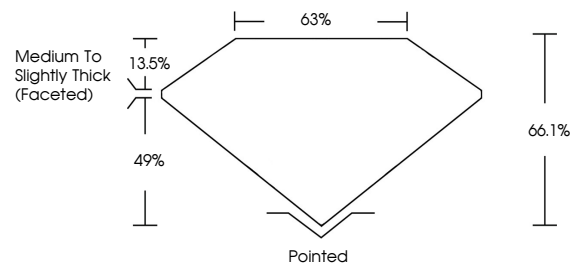

PROPORTIONS