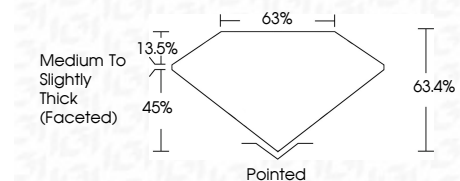

ELECTRONIC COPY

LG794654961
Report verification at igi.org

April 25, 2026
IGI Report Number **LG794654961**
Description **LABORATORY GROWN DIAMOND**
Shape and Cutting Style **PEAR BRILLIANT**
Measurements **13.82 X 8.79 X 5.57 MM**

GRADING RESULTS
Carat Weight **4.01 CARATS**
Color Grade **E**
Clarity Grade **VVS 2**

ADDITIONAL GRADING INFORMATION
Polish **EXCELLENT**
Symmetry **EXCELLENT**
Fluorescence **NONE**
Inscription(s) **IGI LG794654961**
Comments: This Laboratory Grown Diamond was created by Chemical Vapor Deposition (CVD) growth process. Type IIa

April 25, 2026
IGI Report No LG794654961
PEAR BRILLIANT
4.01 CARATS
E
13.82 X 8.79 X 5.57 MM
Carat Weight
Color Grade
Clarity Grade
Depth
Table
Girdle
Medium to Slightly Thick (Faceted)
Pointed
EXCELLENT
EXCELLENT
NONE
IGI LG794654961
Inscription(s)
Comments: This Laboratory Grown Diamond was created by Chemical Vapor Deposition (CVD) growth process. Type IIa

LABORATORY GROWN DIAMOND REPORT

April 25, 2026
IGI Report Number **LG794654961**
Description **LABORATORY GROWN DIAMOND**
Shape and Cutting Style **PEAR BRILLIANT**
Measurements **13.82 X 8.79 X 5.57 MM**