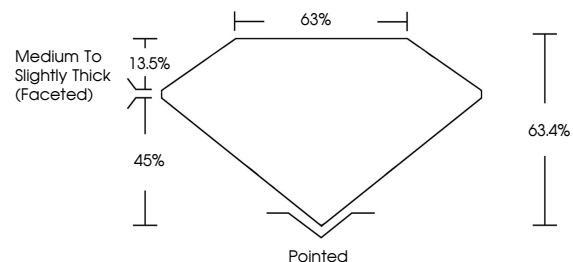

PROPORTIONS