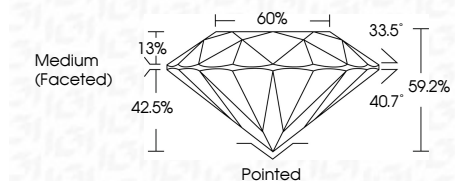

ELECTRONIC COPY

LG794647870
Report verification at igi.org

April 23, 2026
IGI Report Number **LG794647870**
Description **LABORATORY GROWN DIAMOND**
Shape and Cutting Style **ROUND BRILLIANT**
Measurements **7.39 - 7.45 X 4.40 MM**

GRADING RESULTS

Carat Weight **1.49 CARAT**
Color Grade **G**
Clarity Grade **VVS 2**
Cut Grade **IDEAL**

ADDITIONAL GRADING INFORMATION

Polish **EXCELLENT**
Symmetry **EXCELLENT**
Fluorescence **NONE**
Inscription(s) **IGI LG794647870**
Comments: This Laboratory Grown Diamond was created by Chemical Vapor Deposition (CVD) growth process. Type IIa

April 23, 2026
IGI Report No LG794647870
ROUND BRILLIANT
7.39 - 7.45 X 4.40 MM
1.49 CARAT
Color Grade **G**
Clarity Grade **VVS 2**
Cut Grade **IDEAL**
Depth **59.2%**
Table **60%**
Medium (Faceted)
Culet **Pointed**
Polish **EXCELLENT**
Symmetry **EXCELLENT**
Fluorescence **NONE**
Inscriptions(s) **IGI LG794647870**
Comments: This Laboratory Grown Diamond was created by Chemical Vapor Deposition (CVD) growth process. Type IIa

April 23, 2026
IGI Report Number **LG794647870**
Description **LABORATORY GROWN DIAMOND**
Shape and Cutting Style **ROUND BRILLIANT**
Measurements **7.39 - 7.45 X 4.40 MM**

GRADING RESULTS

Carat Weight **1.49 CARAT**
Color Grade **G**
Clarity Grade **VVS 2**
Cut Grade **IDEAL**