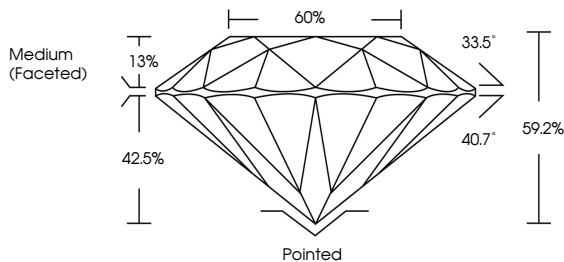

GRADING RESULTS

Carat Weight **1.49 CARAT**
Color Grade **G**
Clarity Grade **VVS 2**
Cut Grade **IDEAL**

ADDITIONAL GRADING INFORMATION

Polish **EXCELLENT**
Symmetry **EXCELLENT**
Fluorescence **NONE**
Inscription(s) **IGI LG794647870**
Comments: This Laboratory Grown Diamond was created by Chemical Vapor Deposition (CVD) growth process. Type IIa

April 23, 2026
IGI Report No LG794647870
ROUND BRILLIANT
7.39 - 7.45 X 4.40 MM
1.49 CARAT
Color Grade **G**
Clarity Grade **VVS 2**
Cut Grade **IDEAL**
Depth **59.2%**
Table **60%**
Medium (Faceted)
Culet **Pointed**
Polish **EXCELLENT**
Symmetry **EXCELLENT**
Fluorescence **NONE**
Inscriptions(s) **IGI LG794647870**
Comments: This Laboratory Grown Diamond was created by Chemical Vapor Deposition (CVD) growth process. Type IIa

April 23, 2026
IGI Report Number **LG794647870**
Description **LABORATORY GROWN DIAMOND**
Shape and Cutting Style **ROUND BRILLIANT**
Measurements **7.39 - 7.45 X 4.40 MM**

GRADING RESULTS

Carat Weight **1.49 CARAT**
Color Grade **G**
Clarity Grade **VVS 2**
Cut Grade **IDEAL**

PROPORTIONS

Sample Image Used

CLARITY CHARACTERISTICS

KEY TO SYMBOLS

Red symbols indicate internal characteristics.
Green symbols indicate external characteristics.

COLOR

D	E	F	G	H	I	J	Faint	Very Light	Light
---	---	---	---	---	---	---	-------	------------	-------