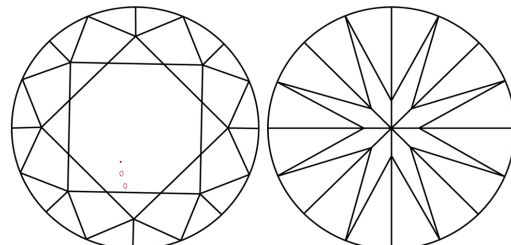

PROPORTIONS

Sample Image Used

CLARITY CHARACTERISTICS

KEY TO SYMBOLS

Red symbols indicate internal characteristics.
Green symbols indicate external characteristics.

COLOR

D	E	F	G	H	I	J	Faint	Very Light	Light
---	---	---	---	---	---	---	-------	------------	-------