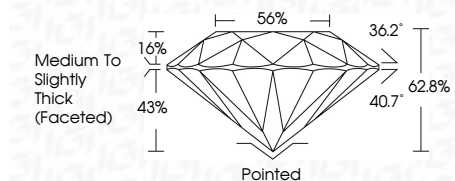

ELECTRONIC COPY

LG794644470
Report verification at igi.org

April 22, 2026
IGI Report Number **LG794644470**
Description **LABORATORY GROWN DIAMOND**
Shape and Cutting Style **ROUND BRILLIANT**
Measurements **7.36 - 7.42 X 4.65 MM**

GRADING RESULTS

Carat Weight **1.58 CARAT**
Color Grade **E**
Clarity Grade **VVS 2**
Cut Grade **EXCELLENT**

Sample Image Used

ADDITIONAL GRADING INFORMATION

Polish **EXCELLENT**
Symmetry **EXCELLENT**
Fluorescence **NONE**
Inscription(s) **(IGI) LG794644470**
Comments: This Laboratory Grown Diamond was created by Chemical Vapor Deposition (CVD) growth process. Type IIa

April 22, 2026
IGI Report No LG794644470
ROUND BRILLIANT
1.58 CARAT
Color Grade **E**
Clarity Grade **VVS 2**
Depth **62.8%**
Table **56%**
Crown Thickness **Medium To Slightly Thick (Faceted)**
Culet **Pointed**
Polish **EXCELLENT**
Symmetry **EXCELLENT**
Fluorescence **NONE**
Inscription(s) **(IGI) LG794644470**
Comments: This Laboratory Grown Diamond was created by Chemical Vapor Deposition (CVD) growth process. Type IIa

April 22, 2026
IGI Report Number **LG794644470**
Description **LABORATORY GROWN DIAMOND**
Shape and Cutting Style **ROUND BRILLIANT**
Measurements **7.36 - 7.42 X 4.65 MM**

GRADING RESULTS

Carat Weight **1.58 CARAT**
Color Grade **E**
Clarity Grade **VVS 2**
Cut Grade **EXCELLENT**