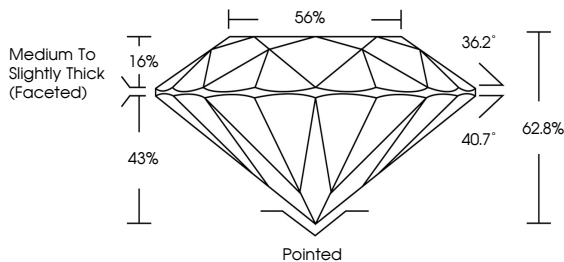

April 22, 2026
IGI Report Number **LG794644470**
Description **LABORATORY GROWN DIAMOND**
Shape and Cutting Style **ROUND BRILLIANT**
Measurements **7.36 - 7.42 X 4.65 MM**

GRADING RESULTS

Carat Weight **1.58 CARAT**
Color Grade **E**
Clarity Grade **VVS 2**
Cut Grade **EXCELLENT**

PROPORTIONS

CLARITY CHARACTERISTICS

KEY TO SYMBOLS

Red symbols indicate internal characteristics.
Green symbols indicate external characteristics.

COLOR

D	E	F	G	H	I	J	Faint	Very Light	Light
---	---	---	---	---	---	---	-------	------------	-------