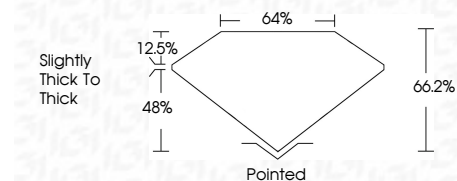

Measurements **8.89 X 6.12 X 4.05 MM**

GRADING RESULTS

Carat Weight **2.03 CARATS**

Color Grade **FANCY INTENSE YELLOW**

Clarity Grade **VVS 2**

ADDITIONAL GRADING INFORMATION

Polish **EXCELLENT**

Symmetry **VERY GOOD**

Fluorescence **NONE**

Inscription(s) **IGI LG794641521**

Comments: This Laboratory Grown Diamond was created by Chemical Vapor Deposition (CVD) growth process.

April 23, 2026
IGI Report No LG794641521
CUT CORNERED RECT. MODIFIED BRILLIANT
8.89 X 6.12 X 4.05 MM
2.03 CARATS
Carat Weight
Color Grade **FANCY INTENSE YELLOW**
Clarity Grade **VVS 2**
Depth **48%**
Table **12.5%**
Girdle **Slightly thick to Thick**
Culet **Pointed**
Polish **EXCELLENT**
Symmetry **VERY GOOD**
Fluorescence **NONE**
Inscription(s) **IGI LG794641521**
Comments: This Laboratory Grown Diamond was created by Chemical Vapor Deposition (CVD) growth process.

LABORATORY GROWN DIAMOND REPORT

April 23, 2026

IGI Report Number **LG794641521**

Description **LABORATORY GROWN DIAMOND**

Shape and Cutting Style **CUT CORNERED RECTANGULAR
MODIFIED BRILLIANT**

Measurements **8.89 X 6.12 X 4.05 MM**

GRADING RESULTS

Carat Weight **2.03 CARATS**

Color Grade **FANCY INTENSE YELLOW**

Clarity Grade **VVS 2**

ADDITIONAL GRADING INFORMATION

Polish **EXCELLENT**

Symmetry **VERY GOOD**

Fluorescence **NONE**