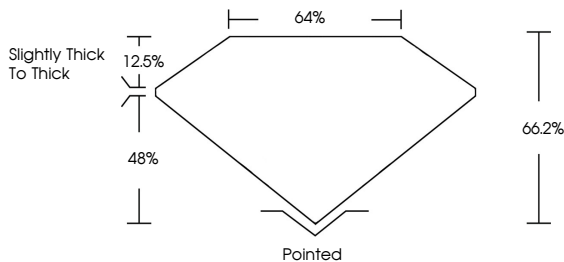

PROPORTIONS