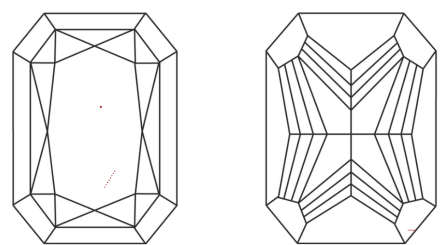

CLARITY CHARACTERISTICS

KEY TO SYMBOLS

Red symbols indicate internal characteristics.
Green symbols indicate external characteristics.

COLOR

D E F G H I J Faint Very Light Light

CLARITY

FL IF VVS¹⁻² VS¹⁻² SI¹⁻² I¹⁻³

Flawless Internally Flawless Very Very Slightly Included Very Slightly Included Slightly Included Included