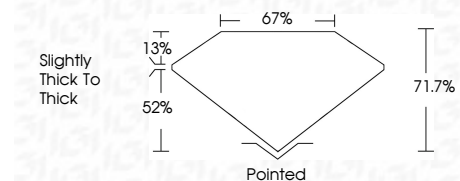

ELECTRONIC COPY

LG794641089
Report verification at igi.org

April 27, 2026
IGI Report Number **LG794641089**
Description **LABORATORY GROWN DIAMOND**
Shape and Cutting Style **CUT CORNERED
RECTANGULAR MODIFIED
BRILLIANT**
Measurements **12.93 X 9.63 X 6.90 MM**

GRADING RESULTS

Carat Weight **8.03 CARATS**
Color Grade **FANCY VIVID YELLOW**
Clarity Grade **VS 2**

ADDITIONAL GRADING INFORMATION

Polish **EXCELLENT**
Symmetry **EXCELLENT**
Fluorescence **NONE**
Inscription(s) **IGI LG794641089**
Comments: This Laboratory Grown Diamond was created by Chemical Vapor Deposition (CVD) growth process.

April 27, 2026
IGI Report No **LG794641089**
CUT CORNERED RECT. MODIFIED BRILLIANT
12.93 X 9.63 X 6.90 MM
8.03 CARATS
Carat Weight
Color Grade **FANCY VIVID YELLOW**
Clarity Grade **VS 2**
Depth **71.7%**
Table **13%**
Girdle **Slightly thick to thick**
Culet **Pointed**
Polish **EXCELLENT**
Symmetry **EXCELLENT**
Fluorescence **NONE**
Inscription(s) **IGI LG794641089**
Comments: This Laboratory Grown Diamond was created by Chemical Vapor Deposition (CVD) growth process.

GRADING RESULTS

Carat Weight **8.03 CARATS**
Color Grade **FANCY VIVID YELLOW**
Clarity Grade **VS 2**

ADDITIONAL GRADING INFORMATION

Polish **EXCELLENT**
Symmetry **EXCELLENT**
Fluorescence **NONE**
Inscription(s) **IGI LG794641089**