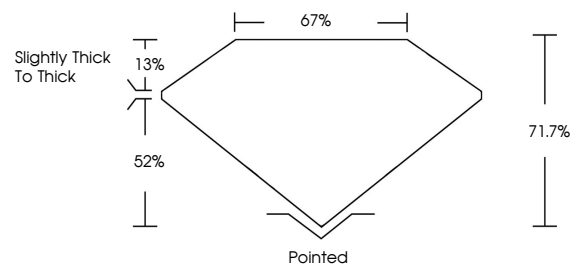

April 27, 2026
IGI Report No **LG794641089**
CUT CORNERED RECT. MODIFIED BRILLIANT
12.93 X 9.63 X 6.90 MM
8.03 CARATS
Carat Weight
Color Grade **FANCY VIVID YELLOW**
Clarity Grade **VS 2**
Depth **71.7%**
Table **13%**
Girdle **Slightly thick to thick**
Culet **Pointed**
Polish **EXCELLENT**
Symmetry **EXCELLENT**
Fluorescence **NONE**
Inscription(s) **IGI LG794641089**
Comments: This Laboratory Grown Diamond was created by Chemical Vapor Deposition (CVD) growth process.

GRADING RESULTS

Carat Weight **8.03 CARATS**
Color Grade **FANCY VIVID YELLOW**
Clarity Grade **VS 2**

ADDITIONAL GRADING INFORMATION

Polish **EXCELLENT**
Symmetry **EXCELLENT**
Fluorescence **NONE**
Inscription(s) **IGI LG794641089**

Comments: This Laboratory Grown Diamond was created by Chemical Vapor Deposition (CVD) growth process.

PROPORTIONS

CLARITY CHARACTERISTICS

KEY TO SYMBOLS

Red symbols indicate internal characteristics.
Green symbols indicate external characteristics.