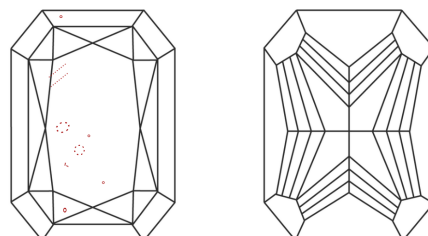

CLARITY CHARACTERISTICS

KEY TO SYMBOLS

Red symbols indicate internal characteristics.
Green symbols indicate external characteristics.

COLOR

D E F G H I J Faint Very Light Light

CLARITY

FL	IF	VS¹⁻²	VS¹⁻²	SI¹⁻²	I¹⁻³
Flawless	Internally Flawless	Very Very Slightly Included	Very Slightly Included	Slightly Included	Included