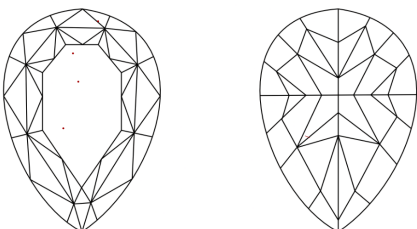

GRADING RESULTS
Carat Weight **1.00 CARAT**
Color Grade **FANCY INTENSE YELLOW**
Clarity Grade **VVS 2**

ADDITIONAL GRADING INFORMATION
Polish **EXCELLENT**
Symmetry **VERY GOOD**
Fluorescence **NONE**
Inscription(s) **(IGI) LG794638521**

Comments: This Laboratory Grown Diamond was created by Chemical Vapor Deposition (CVD) growth process.

PROPORTIONS

Sample Image Used

CLARITY CHARACTERISTICS

KEY TO SYMBOLS
Red symbols indicate internal characteristics.
Green symbols indicate external characteristics.