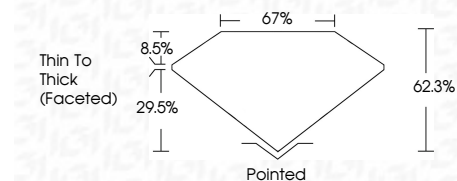

ELECTRONIC COPY

LG794638521
Report verification at igi.org

May 5, 2026
IGI Report Number **LG794638521**
Description **LABORATORY GROWN DIAMOND**

Shape and Cutting Style **PEAR MODIFIED BRILLIANT**
Measurements **8.39 X 5.28 X 3.29 MM**

GRADING RESULTS
Carat Weight **1.00 CARAT**
Color Grade **FANCY INTENSE YELLOW**
Clarity Grade **VVS 2**

ADDITIONAL GRADING INFORMATION
Polish **EXCELLENT**
Symmetry **VERY GOOD**
Fluorescence **NONE**
Inscription(s) **(IGI) LG794638521**
Comments: This Laboratory Grown Diamond was created by Chemical Vapor Deposition (CVD) growth process.

May 5, 2026
IGI Report No. LG794638521
PEAR MODIFIED BRILLIANT
Carat Weight **1.00 CARAT**
Color Grade **FANCY INTENSE YELLOW**
Clarity Grade **VVS 2**
Depth **62.3%**
Table **67%**
Girdle **Thin To Thick (Faceted)**
Culet **Pointed**
Polish **EXCELLENT**
Symmetry **VERY GOOD**
Fluorescence **NONE**
Inscription(s) **(IGI) LG794638521**
Comments: This Laboratory Grown Diamond was created by Chemical Vapor Deposition (CVD) growth process.

LABORATORY GROWN DIAMOND REPORT

May 5, 2026
IGI Report Number **LG794638521**
Description **LABORATORY GROWN DIAMOND**
Shape and Cutting Style **PEAR MODIFIED BRILLIANT**
Measurements **8.39 X 5.28 X 3.29 MM**