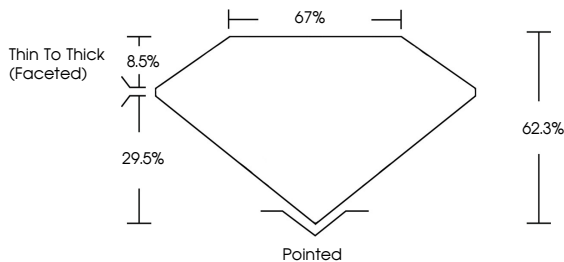

PROPORTIONS