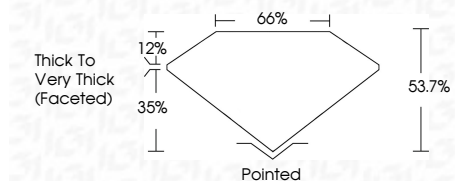

ELECTRONIC COPY

LG794637534
Report verification at igi.org

May 13, 2026
IGI Report Number **LG794637534**
Description **LABORATORY GROWN DIAMOND**
Shape and Cutting Style **HEART MODIFIED BRILLIANT**
Measurements **5.52 X 6.68 X 3.59 MM**

GRADING RESULTS
Carat Weight **1.00 CARAT**
Color Grade **FANCY VIVID BLUE**
Clarity Grade **VS 2**

ADDITIONAL GRADING INFORMATION
Polish **VERY GOOD**
Symmetry **VERY GOOD**
Fluorescence **NONE**
Inscription(s) **IGI LG794637534**
Comments: This Laboratory Grown Diamond was created by Chemical Vapor Deposition (CVD) growth process. Indications of post-growth treatment.

May 13, 2026
IGI Report Number **LG794637534**
Description **LABORATORY GROWN DIAMOND**
Shape and Cutting Style **HEART MODIFIED BRILLIANT**
Measurements **5.52 X 6.68 X 3.59 MM**

GRADING RESULTS
Carat Weight **1.00 CARAT**
Color Grade **FANCY VIVID BLUE**
Clarity Grade **VS 2**