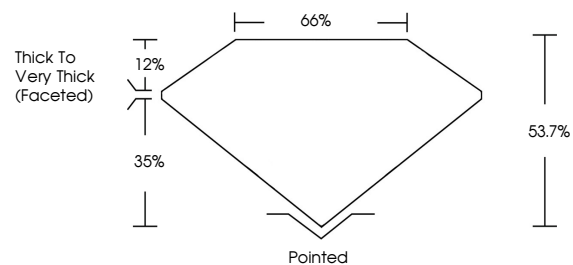

GRADING RESULTS
Carat Weight **1.00 CARAT**
Color Grade **FANCY VIVID BLUE**
Clarity Grade **VS 2**

ADDITIONAL GRADING INFORMATION
Polish **VERY GOOD**
Symmetry **VERY GOOD**
Fluorescence **NONE**
Inscription(s) **IGI LG794637534**
Comments: This Laboratory Grown Diamond was created by Chemical Vapor Deposition (CVD) growth process. Indications of post-growth treatment.

May 13, 2026
IGI Report No **LG794637534**
HEART MODIFIED BRILLIANT
Carat Weight **1.00 CARAT**
Color Grade **FANCY VIVID BLUE**
Clarity Grade **VS 2**
Depth **66.7%**
Table **35%**
Girdle **Thick to Very Thick (Faceted)**
Culet **Pointed**
Polish **VERY GOOD**
Symmetry **VERY GOOD**
Fluorescence **NONE**
Inscription(s) **IGI LG794637534**
Comments: This Laboratory Grown Diamond was created by Chemical Vapor Deposition (CVD) growth process. Indications of post-growth treatment.

May 13, 2026
IGI Report Number **LG794637534**
Description **LABORATORY GROWN DIAMOND**
Shape and Cutting Style **HEART MODIFIED BRILLIANT**
Measurements **5.52 X 6.68 X 3.59 MM**

GRADING RESULTS
Carat Weight **1.00 CARAT**
Color Grade **FANCY VIVID BLUE**
Clarity Grade **VS 2**

PROPORTIONS

Sample Image Used

CLARITY CHARACTERISTICS

KEY TO SYMBOLS

Red symbols indicate internal characteristics.
Green symbols indicate external characteristics.

COLOR

D E F G H I J Faint Very Light Light