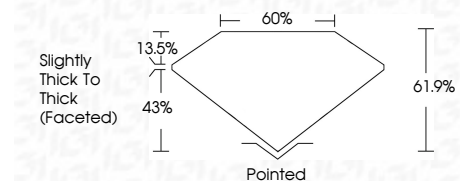

ELECTRONIC COPY

LG794637267
Report verification at igi.org

May 6, 2026
IGI Report Number **LG794637267**
Description **LABORATORY GROWN DIAMOND**
Shape and Cutting Style **PEAR MODIFIED BRILLIANT**
Measurements **10.33 X 6.37 X 3.94 MM**

GRADING RESULTS
Carat Weight **1.81 CARAT**
Color Grade **FANCY VIVID YELLOW**
Clarity Grade **SI 1**

ADDITIONAL GRADING INFORMATION
Polish **EXCELLENT**
Symmetry **EXCELLENT**
Fluorescence **NONE**
Inscription(s) **IGI LG794637267**
Comments: This Laboratory Grown Diamond was created by Chemical Vapor Deposition (CVD) growth process.

May 6, 2026
IGI Report No **LG794637267**
PEAR MODIFIED BRILLIANT
10.33 X 6.37 X 3.94 MM
Carat Weight **1.81 CARAT**
Color Grade **FANCY VIVID YELLOW**
Clarity Grade **SI 1**
Depth **61.9%**
Table **43%**
Girdle **Slightly Thick To Thick (Faceted)**
Culet **Pointed**
Polish **EXCELLENT**
Symmetry **EXCELLENT**
Fluorescence **NONE**
Inscription(s) **IGI LG794637267**
Comments: This Laboratory Grown Diamond was created by Chemical Vapor Deposition (CVD) growth process.

GRADING RESULTS
Carat Weight **1.81 CARAT**
Color Grade **FANCY VIVID YELLOW**
Clarity Grade **SI 1**

ADDITIONAL GRADING INFORMATION
Polish **EXCELLENT**
Symmetry **EXCELLENT**
Fluorescence **NONE**
Inscription(s) **IGI LG794637267**