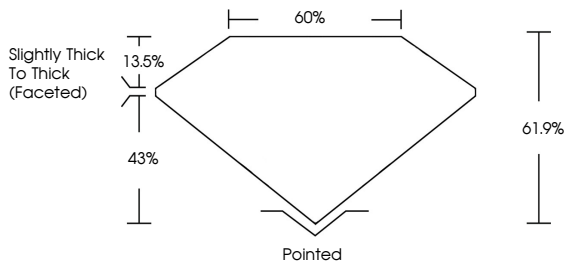

PROPORTIONS