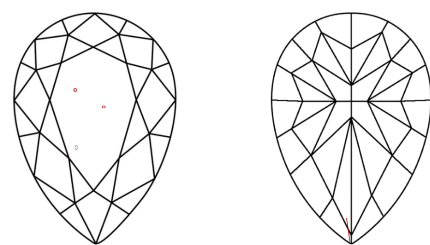

GRADING RESULTS
Carat Weight **1.81 CARAT**
Color Grade **FANCY VIVID YELLOW**
Clarity Grade **SI 1**

ADDITIONAL GRADING INFORMATION
Polish **EXCELLENT**
Symmetry **EXCELLENT**
Fluorescence **NONE**
Inscription(s) **IGI LG794637267**

Comments: This Laboratory Grown Diamond was created by Chemical Vapor Deposition (CVD) growth process.

PROPORTIONS

Sample Image Used

CLARITY CHARACTERISTICS

KEY TO SYMBOLS
Red symbols indicate internal characteristics.
Green symbols indicate external characteristics.