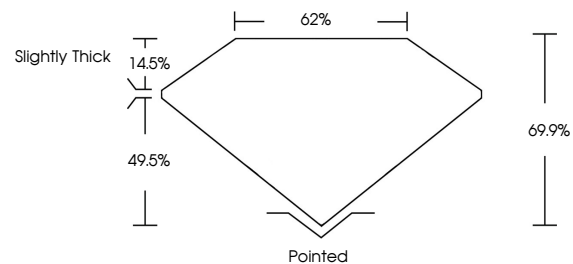

Measurements **10.68 X 7.00 X 4.89 MM**

GRADING RESULTS

Carat Weight **3.51 CARATS**
Color Grade **FANCY VIVID YELLOW**
Clarity Grade **VS 1**

ADDITIONAL GRADING INFORMATION

Polish **EXCELLENT**
Symmetry **EXCELLENT**
Fluorescence **NONE**
Inscription(s) **IGI LG794636840**

Comments: This Laboratory Grown Diamond was created by Chemical Vapor Deposition (CVD) growth process.

April 30, 2026
IGI Report No **LG794636840**
CUT CORNERED RECT. MODIFIED BRILLIANT
10.68 X 7.00 X 4.89 MM
Carat Weight **3.51 CARATS**
Color Grade **FANCY VIVID YELLOW**
Clarity Grade **VS 1**
Depth **69.9%**
Table **62%**
Girdle **Slightly Thick**
Culet **Pointed**
Polish **EXCELLENT**
Symmetry **EXCELLENT**
Fluorescence **NONE**
Inscription(s) **IGI LG794636840**
Comments: This Laboratory Grown Diamond was created by Chemical Vapor Deposition (CVD) growth process.

GRADING RESULTS

Carat Weight **3.51 CARATS**
Color Grade **FANCY VIVID YELLOW**
Clarity Grade **VS 1**

ADDITIONAL GRADING INFORMATION

Polish **EXCELLENT**
Symmetry **EXCELLENT**
Fluorescence **NONE**

Inscription(s) **IGI LG794636840**

Comments: This Laboratory Grown Diamond was created by Chemical Vapor Deposition (CVD) growth process.

PROPORTIONS

CLARITY CHARACTERISTICS

KEY TO SYMBOLS

Red symbols indicate internal characteristics.
Green symbols indicate external characteristics.