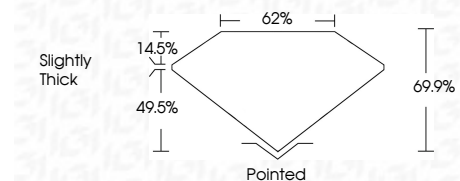

Measurements **10.68 X 7.00 X 4.89 MM**

GRADING RESULTS

Carat Weight **3.51 CARATS**
Color Grade **FANCY VIVID YELLOW**
Clarity Grade **VS 1**

ADDITIONAL GRADING INFORMATION

Polish **EXCELLENT**
Symmetry **EXCELLENT**
Fluorescence **NONE**
Inscription(s) **IGI LG794636840**

Comments: This Laboratory Grown Diamond was created by Chemical Vapor Deposition (CVD) growth process.

April 30, 2026
IGI Report No **LG794636840**
CUT CORNERED RECT. MODIFIED BRILLIANT
10.68 X 7.00 X 4.89 MM
Carat Weight **3.51 CARATS**
Color Grade **FANCY VIVID YELLOW**
Clarity Grade **VS 1**
Depth **69.9%**
Table **62%**
Girdle **Slightly Thick**
Culet **Pointed**
Polish **EXCELLENT**
Symmetry **EXCELLENT**
Fluorescence **NONE**
Inscription(s) **IGI LG794636840**
Comments: This Laboratory Grown Diamond was created by Chemical Vapor Deposition (CVD) growth process.

LABORATORY GROWN DIAMOND REPORT

April 30, 2026
IGI Report Number **LG794636840**
Description **LABORATORY GROWN DIAMOND**
Shape and Cutting Style **CUT CORNERED RECTANGULAR
MODIFIED BRILLIANT**
Measurements **10.68 X 7.00 X 4.89 MM**

GRADING RESULTS

Carat Weight **3.51 CARATS**
Color Grade **FANCY VIVID YELLOW**
Clarity Grade **VS 1**

ADDITIONAL GRADING INFORMATION

Polish **EXCELLENT**
Symmetry **EXCELLENT**
Fluorescence **NONE**

Inscription(s) **IGI LG794636840**