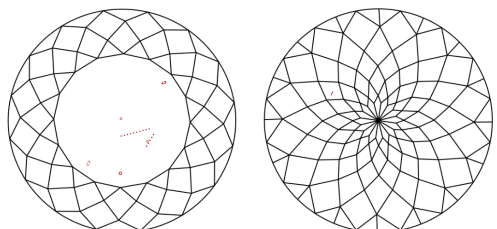

May 5, 2026
IGI Report Number **LG794635874**
Description **LABORATORY GROWN DIAMOND**
Shape and Cutting Style **ROUND MODIFIED BRILLIANT**
Measurements **6.34 - 6.34 X 3.88 MM**

GRADING RESULTS
Carat Weight **1.03 CARAT**
Color Grade **E**
Clarity Grade **VS 2**

PROPORTIONS

CLARITY CHARACTERISTICS

KEY TO SYMBOLS
Red symbols indicate internal characteristics.
Green symbols indicate external characteristics.

Sample Image Used

COLOR

D	E	F	G	H	I	J	Faint	Very Light	Light
---	---	---	---	---	---	---	-------	------------	-------