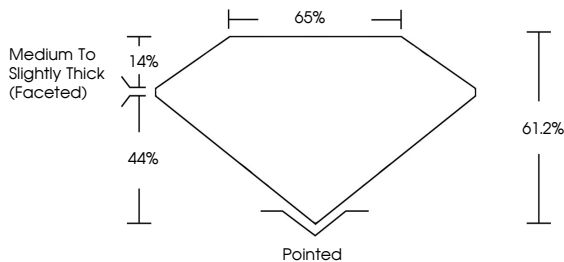

GRADING RESULTS
Carat Weight **1.03 CARAT**
Color Grade **E**
Clarity Grade **VS 2**

ADDITIONAL GRADING INFORMATION
Polish **EXCELLENT**
Symmetry **EXCELLENT**
Fluorescence **NONE**
Inscription(s) **IGI LG794635874**
Comments: This Laboratory Grown Diamond was created by Chemical Vapor Deposition (CVD) growth process. Type IIa

May 5, 2026
IGI Report No **LG794635874**
ROUND MODIFIED BRILLIANT
6.34 - 6.34 X 3.88 MM
Carat Weight **1.03 CARAT**
Color Grade **E**
Clarity Grade **VS 2**
Depth **61.2%**
Table **65%**
Girdle **Medium to Slightly Thick (Faceted)**
Culet **Pointed**
Polish **EXCELLENT**
Symmetry **EXCELLENT**
Fluorescence **NONE**
Inscription(s) **IGI LG794635874**
Comments: This Laboratory Grown Diamond was created by Chemical Vapor Deposition (CVD) growth process. Type IIa

May 5, 2026
IGI Report Number **LG794635874**
Description **LABORATORY GROWN DIAMOND**
Shape and Cutting Style **ROUND MODIFIED BRILLIANT**
Measurements **6.34 - 6.34 X 3.88 MM**

GRADING RESULTS
Carat Weight **1.03 CARAT**
Color Grade **E**
Clarity Grade **VS 2**

PROPORTIONS

CLARITY CHARACTERISTICS

KEY TO SYMBOLS
Red symbols indicate internal characteristics.
Green symbols indicate external characteristics.

Sample Image Used

COLOR

D	E	F	G	H	I	J	Faint	Very Light	Light
---	---	---	---	---	---	---	-------	------------	-------