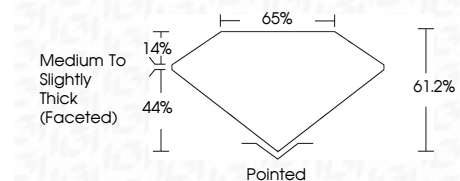

ELECTRONIC COPY

LG794635874
Report verification at igi.org

May 5, 2026
IGI Report Number **LG794635874**
Description **LABORATORY GROWN DIAMOND**
Shape and Cutting Style **ROUND MODIFIED BRILLIANT**
Measurements **6.34 - 6.34 X 3.88 MM**

GRADING RESULTS
Carat Weight **1.03 CARAT**
Color Grade **E**
Clarity Grade **VS 2**

ADDITIONAL GRADING INFORMATION
Polish **EXCELLENT**
Symmetry **EXCELLENT**
Fluorescence **NONE**
Inscription(s) **IGI LG794635874**
Comments: This Laboratory Grown Diamond was created by Chemical Vapor Deposition (CVD) growth process. Type IIa

May 5, 2026
IGI Report No **LG794635874**
ROUND MODIFIED BRILLIANT
6.34 - 6.34 X 3.88 MM
Carat Weight **1.03 CARAT**
Color Grade **E**
Clarity Grade **VS 2**
Depth **61.2%**
Table **65%**
Girdle **Medium to Slightly Thick (Faceted)**
Culet **Pointed**
Polish **EXCELLENT**
Symmetry **EXCELLENT**
Fluorescence **NONE**
Inscription(s) **IGI LG794635874**
Comments: This Laboratory Grown Diamond was created by Chemical Vapor Deposition (CVD) growth process. Type IIa

May 5, 2026
IGI Report Number **LG794635874**
Description **LABORATORY GROWN DIAMOND**
Shape and Cutting Style **ROUND MODIFIED BRILLIANT**
Measurements **6.34 - 6.34 X 3.88 MM**

GRADING RESULTS
Carat Weight **1.03 CARAT**
Color Grade **E**
Clarity Grade **VS 2**