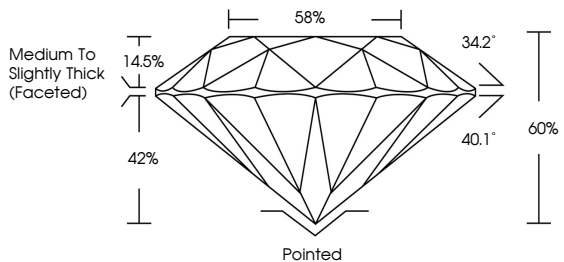

PROPORTIONS