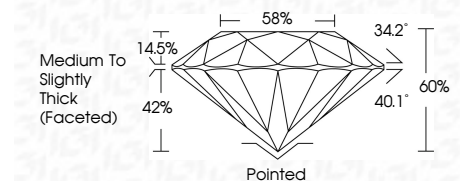

ELECTRONIC COPY

LG794635097
Report verification at igi.org

May 4, 2026
IGI Report Number **LG794635097**
Description **LABORATORY GROWN DIAMOND**
Shape and Cutting Style **ROUND BRILLIANT**
Measurements **8.75 - 8.78 X 5.25 MM**

GRADING RESULTS
Carat Weight **2.50 CARATS**
Color Grade **D**
Clarity Grade **VS 1**
Cut Grade **IDEAL**

ADDITIONAL GRADING INFORMATION
Polish **EXCELLENT**
Symmetry **EXCELLENT**
Fluorescence **NONE**
Inscription(s) **IGI LG794635097**
Comments: This Laboratory Grown Diamond was created by Chemical Vapor Deposition (CVD) growth process. Type IIa

May 4, 2026
IGI Report No **LG794635097**
ROUND BRILLIANT
8.75 - 8.78 X 5.25 MM
2.50 CARATS
Color Grade **D**
Clarity Grade **VS 1**
Cut Grade **IDEAL**
Depth **60%**
Table **58%**
Girdle **Medium To Slightly Thick (Faceted)**
Culet **Pointed**
Polish **EXCELLENT**
Symmetry **EXCELLENT**
Fluorescence **NONE**
Inscription(s) **IGI LG794635097**
Comments: This Laboratory Grown Diamond was created by Chemical Vapor Deposition (CVD) growth process. Type IIa

May 4, 2026
IGI Report Number **LG794635097**
Description **LABORATORY GROWN DIAMOND**
Shape and Cutting Style **ROUND BRILLIANT**
Measurements **8.75 - 8.78 X 5.25 MM**

GRADING RESULTS
Carat Weight **2.50 CARATS**
Color Grade **D**
Clarity Grade **VS 1**
Cut Grade **IDEAL**