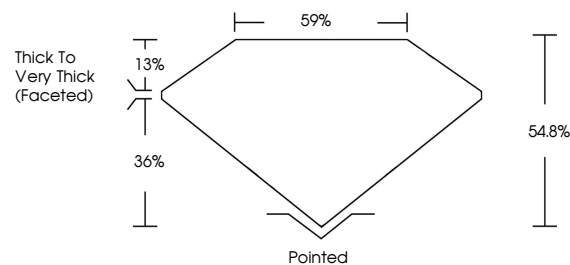

PROPORTIONS