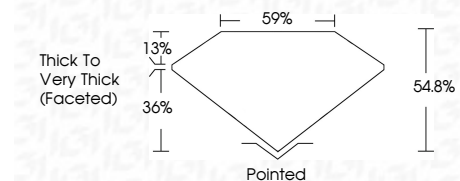

**ELECTRONIC COPY**

LG794634136  
Report verification at igi.org

May 4, 2026  
IGI Report Number **LG794634136**  
Description **LABORATORY GROWN DIAMOND**  
Shape and Cutting Style **HEART MODIFIED BRILLIANT**  
Measurements **11.55 X 13.08 X 7.17 MM**

**GRADING RESULTS**  
Carat Weight **8.03 CARATS**  
Color Grade **FANCY VIVID YELLOW**  
Clarity Grade **VS 2**

**ADDITIONAL GRADING INFORMATION**  
Polish **EXCELLENT**  
Symmetry **EXCELLENT**  
Fluorescence **NONE**  
Inscription(s) **IGI LG794634136**  
Comments: This Laboratory Grown Diamond was created by Chemical Vapor Deposition (CVD) growth process.

**GRADING RESULTS**  
Carat Weight **8.03 CARATS**  
Color Grade **FANCY VIVID YELLOW**  
Clarity Grade **VS 2**

**ADDITIONAL GRADING INFORMATION**  
Polish **EXCELLENT**  
Symmetry **EXCELLENT**  
Fluorescence **NONE**  
Inscription(s) **IGI LG794634136**