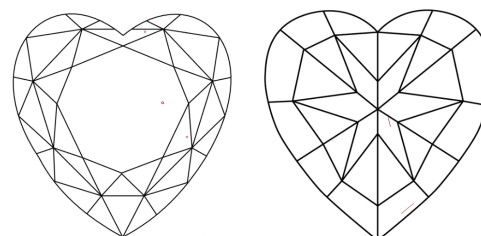

CLARITY CHARACTERISTICS

KEY TO SYMBOLS

Red symbols indicate internal characteristics.
Green symbols indicate external characteristics.

COLOR

D E F G H I J Faint Very Light Light

CLARITY

FL	IF	VS¹⁻²	VS¹⁻²	SI¹⁻²	I¹⁻³
Flawless	Internally Flawless	Very Very Slightly Included	Very Slightly Included	Slightly Included	Included