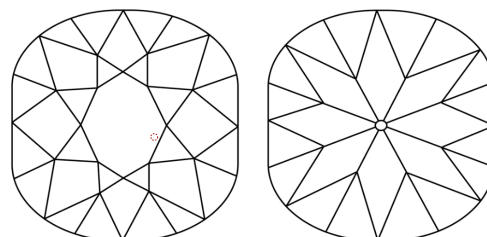

CLARITY CHARACTERISTICS

KEY TO SYMBOLS

Red symbols indicate internal characteristics.
Green symbols indicate external characteristics.

COLOR

D E F G H I J Faint Very Light Light

CLARITY

FL	IF	VVS¹⁻²	VS¹⁻²	SI¹⁻²	I¹⁻³
Flawless	Internally Flawless	Very Very Slightly Included	Very Slightly Included	Slightly Included	Included