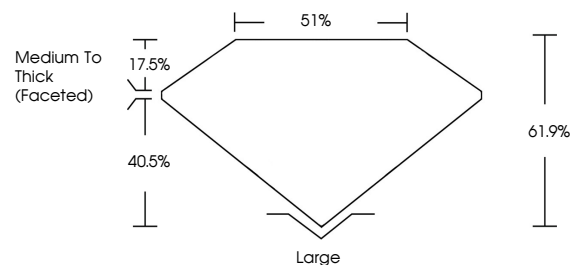

GRADING RESULTS

Carat Weight **1.24 CARAT**
Color Grade **E**
Clarity Grade **VVS 2**

ADDITIONAL GRADING INFORMATION

Polish **EXCELLENT**
Symmetry **EXCELLENT**
Fluorescence **NONE**
Inscription(s) **(IGI) LG794629238**

Comments: As Grown - No indication of post-growth treatment.
This Laboratory Grown Diamond was created by High Pressure High Temperature (HPHT) growth process.
Type II

PROPORTIONS

Sample Image Used

CLARITY CHARACTERISTICS