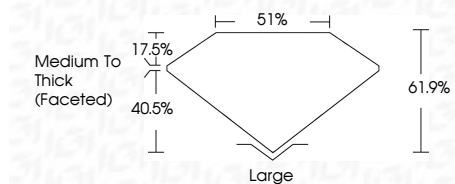

ELECTRONIC COPY

LG794629238
Report verification at igi.org

June 19, 2026
IGI Report Number **LG794629238**
Description **LABORATORY GROWN DIAMOND**
Shape and Cutting Style **CUSHION ANTIQUE BRILLIANT**
Measurements **6.86 X 6.25 X 3.87 MM**

GRADING RESULTS

Carat Weight **1.24 CARAT**
Color Grade **E**
Clarity Grade **VVS 2**

ADDITIONAL GRADING INFORMATION

Polish **EXCELLENT**
Symmetry **EXCELLENT**
Fluorescence **NONE**
Inscription(s) **(IGI) LG794629238**
Comments: As Grown - No indication of post-growth treatment.
This Laboratory Grown Diamond was created by High Pressure High Temperature (HPHT) growth process.
Type II

June 19, 2026
IGI Report No **LG794629238**
CUSHION ANTIQUE BRILLIANT
6.86 X 6.25 X 3.87 MM
1.24 CARAT
E
VVS 2
61.9%
40.5%
51%
Medium To Thick (Faceted)
Large
EXCELLENT
EXCELLENT
NONE
(IGI) LG794629238
Comments: As Grown - No indication of post-growth treatment.
This Laboratory Grown Diamond was created by High Pressure High Temperature (HPHT) growth process.
Type II

LABORATORY GROWN DIAMOND REPORT

June 19, 2026
IGI Report Number **LG794629238**
Description **LABORATORY GROWN DIAMOND**
Shape and Cutting Style **CUSHION ANTIQUE BRILLIANT**
Measurements **6.86 X 6.25 X 3.87 MM**