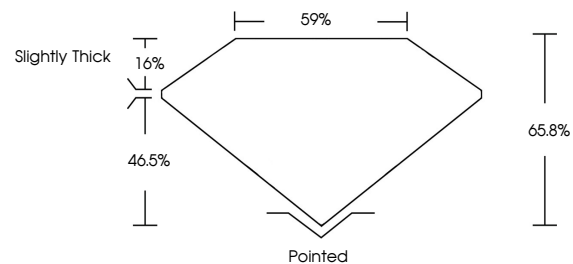

May 18, 2026
IGI Report No LG794622361
SQUARE EMERALD CUT
1.60 CARAT
Carat Weight
Color Grade **FANCY VIVID BLUE**
Clarity Grade **VVS 1**
Depth **46.5%**
Table **59%**
Girdle **Slightly Thick**
Culet **Pointed**
Polish **EXCELLENT**
Symmetry **EXCELLENT**
Fluorescence **NONE**
Inscription(s) **(IGI) LG794622361**
Comments: This Laboratory Grown Diamond was created by High Pressure High Temperature (HPHT) growth process. Indications of post-growth treatment.

LABORATORY GROWN DIAMOND REPORT

May 18, 2026
IGI Report Number **LG794622361**
Description **LABORATORY GROWN DIAMOND**
Shape and Cutting Style **SQUARE EMERALD CUT**
Measurements **6.37 X 6.35 X 4.18 MM**

GRADING RESULTS
Carat Weight **1.60 CARAT**
Color Grade **FANCY VIVID BLUE**
Clarity Grade **VVS 1**

ADDITIONAL GRADING INFORMATION
Polish **EXCELLENT**
Symmetry **EXCELLENT**
Fluorescence **NONE**
Inscription(s) **(IGI) LG794622361**

Comments: This Laboratory Grown Diamond was created by High Pressure High Temperature (HPHT) growth process. Indications of post-growth treatment.

PROPORTIONS

CLARITY CHARACTERISTICS

KEY TO SYMBOLS

Red symbols indicate internal characteristics.
Green symbols indicate external characteristics.