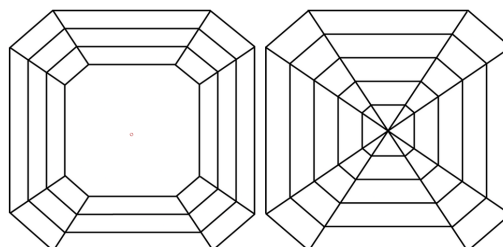

Comments: This Laboratory Grown Diamond was created by High Pressure High Temperature (HPHT) growth process. Indications of post-growth treatment.

PROPORTIONS

CLARITY CHARACTERISTICS

KEY TO SYMBOLS

Red symbols indicate internal characteristics.
Green symbols indicate external characteristics.