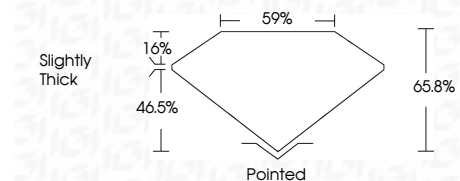

ELECTRONIC COPY

LG794622361
Report verification at igi.org

May 18, 2026
IGI Report Number **LG794622361**
Description **LABORATORY GROWN DIAMOND**
Shape and Cutting Style **SQUARE EMERALD CUT**
Measurements **6.37 X 6.35 X 4.18 MM**

GRADING RESULTS
Carat Weight **1.60 CARAT**
Color Grade **FANCY VIVID BLUE**
Clarity Grade **VVS 1**

ADDITIONAL GRADING INFORMATION
Polish **EXCELLENT**
Symmetry **EXCELLENT**
Fluorescence **NONE**
Inscription(s) **(IGI) LG794622361**
Comments: This Laboratory Grown Diamond was created by High Pressure High Temperature (HPHT) growth process. Indications of post-growth treatment.

May 18, 2026
IGI Report No LG794622361
SQUARE EMERALD CUT
1.60 CARAT
Carat Weight
Color Grade **FANCY VIVID BLUE**
Clarity Grade **VVS 1**
Depth **46.5%**
Table **59%**
Girdle **Slightly Thick**
Culet **Pointed**
Polish **EXCELLENT**
Symmetry **EXCELLENT**
Fluorescence **NONE**
Inscription(s) **(IGI) LG794622361**
Comments: This Laboratory Grown Diamond was created by High Pressure High Temperature (HPHT) growth process. Indications of post-growth treatment.

GRADING RESULTS
Carat Weight **1.60 CARAT**
Color Grade **FANCY VIVID BLUE**
Clarity Grade **VVS 1**

ADDITIONAL GRADING INFORMATION
Polish **EXCELLENT**
Symmetry **EXCELLENT**
Fluorescence **NONE**
Inscription(s) **(IGI) LG794622361**