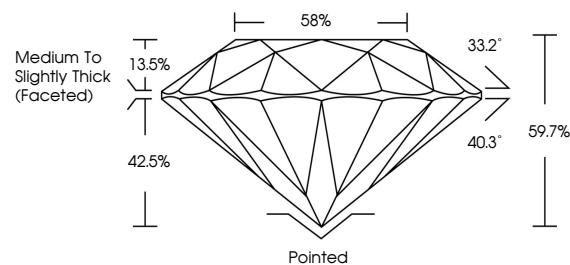

May 15, 2026
IGI Report No LG794616119
ROUND BRILLIANT
6.55 - 6.59 X 3.92 MM
1.04 CARAT
Color Grade **D**
Clarity Grade **VVS 2**
Cut Grade **IDEAL**
Depth **59.7%**
Table **58%**
Girdle **Medium To Slightly Thick (Faceted)**
Culet **Pointed**
Polish **EXCELLENT**
Symmetry **EXCELLENT**
Fluorescence **NONE**
Inscription(s) **IGI LG794616119**
Comments: This Laboratory Grown Diamond was created by Chemical Vapor Deposition (CVD) growth process. Type IIa

LABORATORY GROWN DIAMOND REPORT

May 15, 2026
IGI Report Number **LG794616119**
Description **LABORATORY GROWN DIAMOND**
Shape and Cutting Style **ROUND BRILLIANT**
Measurements **6.55 - 6.59 X 3.92 MM**

GRADING RESULTS

Carat Weight **1.04 CARAT**
Color Grade **D**
Clarity Grade **VVS 2**
Cut Grade **IDEAL**

ADDITIONAL GRADING INFORMATION

Polish **EXCELLENT**
Symmetry **EXCELLENT**
Fluorescence **NONE**
Inscription(s) **IGI LG794616119**

Comments: This Laboratory Grown Diamond was created by Chemical Vapor Deposition (CVD) growth process. Type IIa

PROPORTIONS

CLARITY CHARACTERISTICS

KEY TO SYMBOLS

Red symbols indicate internal characteristics.
Green symbols indicate external characteristics.