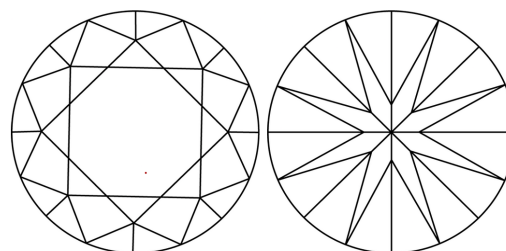

CLARITY CHARACTERISTICS

KEY TO SYMBOLS

Red symbols indicate internal characteristics.
Green symbols indicate external characteristics.