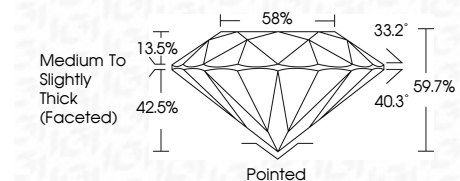

ELECTRONIC COPY

LG794616119
Report verification at igi.org

May 15, 2026
IGI Report Number **LG794616119**
Description **LABORATORY GROWN DIAMOND**
Shape and Cutting Style **ROUND BRILLIANT**
Measurements **6.55 - 6.59 X 3.92 MM**

GRADING RESULTS

Carat Weight **1.04 CARAT**
Color Grade **D**
Clarity Grade **VVS 2**
Cut Grade **IDEAL**

ADDITIONAL GRADING INFORMATION

Polish **EXCELLENT**
Symmetry **EXCELLENT**
Fluorescence **NONE**
Inscription(s) **IGI LG794616119**
Comments: This Laboratory Grown Diamond was created by Chemical Vapor Deposition (CVD) growth process. Type IIa

May 15, 2026
IGI Report No LG794616119
ROUND BRILLIANT
6.55 - 6.59 X 3.92 MM
1.04 CARAT
Color Grade **D**
Clarity Grade **VVS 2**
Cut Grade **IDEAL**
Depth **59.7%**
Table **58%**
Girdle **Medium To Slightly Thick (Faceted)**
Culet **Pointed**
Polish **EXCELLENT**
Symmetry **EXCELLENT**
Fluorescence **NONE**
Inscription(s) **IGI LG794616119**
Comments: This Laboratory Grown Diamond was created by Chemical Vapor Deposition (CVD) growth process. Type IIa

GRADING RESULTS

Carat Weight **1.04 CARAT**
Color Grade **D**
Clarity Grade **VVS 2**
Cut Grade **IDEAL**

ADDITIONAL GRADING INFORMATION

Polish **EXCELLENT**
Symmetry **EXCELLENT**
Fluorescence **NONE**
Inscription(s) **IGI LG794616119**