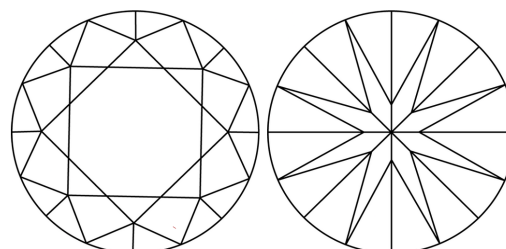

CLARITY CHARACTERISTICS

KEY TO SYMBOLS

Red symbols indicate internal characteristics.
Green symbols indicate external characteristics.