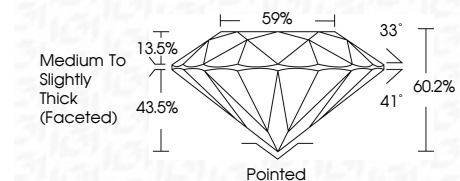

ELECTRONIC COPY

LG794616095
Report verification at igi.org

May 15, 2026
IGI Report Number **LG794616095**
Description **LABORATORY GROWN DIAMOND**
Shape and Cutting Style **ROUND BRILLIANT**
Measurements **6.52 - 6.57 X 3.94 MM**

GRADING RESULTS

Carat Weight **1.03 CARAT**
Color Grade **F**
Clarity Grade **VVS 2**
Cut Grade **IDEAL**

ADDITIONAL GRADING INFORMATION

Polish **EXCELLENT**
Symmetry **EXCELLENT**
Fluorescence **NONE**
Inscription(s) **IGI LG794616095**
Comments: This Laboratory Grown Diamond was created by Chemical Vapor Deposition (CVD) growth process. Type IIa

May 15, 2026
IGI Report No LG794616095
ROUND BRILLIANT
6.52 - 6.57 X 3.94 MM
1.03 CARAT
Color Grade **F**
Clarity Grade **VVS 2**
Cut Grade **IDEAL**
Depth **60.2%**
Table **59%**
Girdle **Medium To Slightly Thick (Faceted)**
Culet **Pointed**
Polish **EXCELLENT**
Symmetry **EXCELLENT**
Fluorescence **NONE**
Inscription(s) **IGI LG794616095**
Comments: This Laboratory Grown Diamond was created by Chemical Vapor Deposition (CVD) growth process. Type IIa

GRADING RESULTS

Carat Weight **1.03 CARAT**
Color Grade **F**
Clarity Grade **VVS 2**
Cut Grade **IDEAL**

ADDITIONAL GRADING INFORMATION

Polish **EXCELLENT**
Symmetry **EXCELLENT**
Fluorescence **NONE**
Inscription(s) **IGI LG794616095**