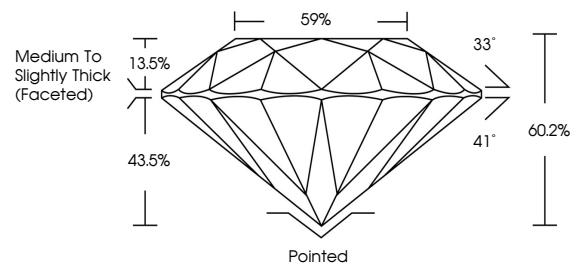

GRADING RESULTS

Carat Weight **1.03 CARAT**
Color Grade **F**
Clarity Grade **VVS 2**
Cut Grade **IDEAL**

ADDITIONAL GRADING INFORMATION

Polish **EXCELLENT**
Symmetry **EXCELLENT**
Fluorescence **NONE**
Inscription(s) **IGI LG794616095**
Comments: This Laboratory Grown Diamond was created by Chemical Vapor Deposition (CVD) growth process. Type IIa

May 15, 2026
IGI Report No LG794616095
ROUND BRILLIANT
6.52 - 6.57 X 3.94 MM
1.03 CARAT
Color Grade **F**
Clarity Grade **VVS 2**
Cut Grade **IDEAL**
Depth **60.2%**
Table **59%**
Girdle **Medium To Slightly Thick (Faceted)**
Culet **Pointed**
Polish **EXCELLENT**
Symmetry **EXCELLENT**
Fluorescence **NONE**
Inscription(s) **IGI LG794616095**
Comments: This Laboratory Grown Diamond was created by Chemical Vapor Deposition (CVD) growth process. Type IIa

GRADING RESULTS

Carat Weight **1.03 CARAT**
Color Grade **F**
Clarity Grade **VVS 2**
Cut Grade **IDEAL**

ADDITIONAL GRADING INFORMATION

Polish **EXCELLENT**
Symmetry **EXCELLENT**
Fluorescence **NONE**
Inscription(s) **IGI LG794616095**

Comments: This Laboratory Grown Diamond was created by Chemical Vapor Deposition (CVD) growth process. Type IIa

PROPORTIONS

CLARITY CHARACTERISTICS

KEY TO SYMBOLS

Red symbols indicate internal characteristics.
Green symbols indicate external characteristics.