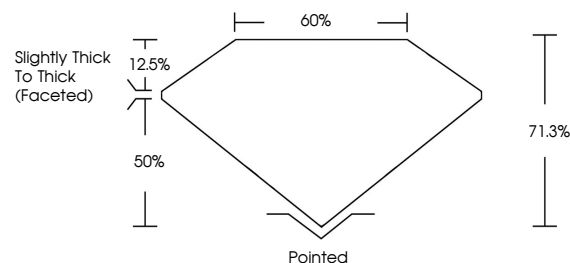

PROPORTIONS