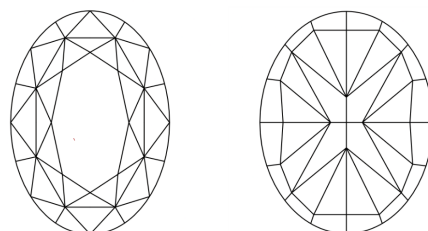

CLARITY CHARACTERISTICS

KEY TO SYMBOLS

Red symbols indicate internal characteristics.
Green symbols indicate external characteristics.

COLOR

D E F G H I J Faint Very Light Light

CLARITY

FL	IF	VVS¹⁻²	VS¹⁻²	SI¹⁻²	I¹⁻³
Flawless	Internally Flawless	Very Very Slightly Included	Very Slightly Included	Slightly Included	Included