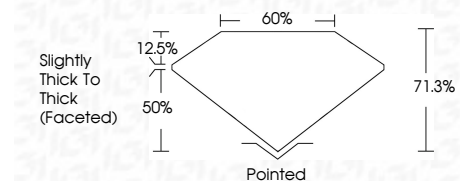

ELECTRONIC COPY

LG794612523
Report verification at igi.org

May 6, 2026
IGI Report Number **LG794612523**
Description **LABORATORY GROWN DIAMOND**
Shape and Cutting Style **OVAL MODIFIED BRILLIANT**
Measurements **7.07 X 4.98 X 3.55 MM**

GRADING RESULTS
Carat Weight **1.04 CARAT**
Color Grade **FANCY VIVID ORANGY PINK**
Clarity Grade **VVS 2**

ADDITIONAL GRADING INFORMATION
Polish **EXCELLENT**
Symmetry **EXCELLENT**
Fluorescence **SLIGHT**
Inscription(s) **IGI LG794612523**
Comments: This Laboratory Grown Diamond was created by Chemical Vapor Deposition (CVD) growth process. Indications of post-growth treatment.

Comments: This Laboratory Grown Diamond was created by Chemical Vapor Deposition (CVD) growth process. Indications of post-growth treatment.

May 6, 2026
IGI Report Number **LG794612523**
Description **LABORATORY GROWN DIAMOND**
Shape and Cutting Style **OVAL MODIFIED BRILLIANT**
Measurements **7.07 X 4.98 X 3.55 MM**

GRADING RESULTS
Carat Weight **1.04 CARAT**
Color Grade **FANCY VIVID ORANGY PINK**
Clarity Grade **VVS 2**

ADDITIONAL GRADING INFORMATION
Polish **EXCELLENT**
Symmetry **EXCELLENT**
Fluorescence **SLIGHT**
Inscription(s) **IGI LG794612523**