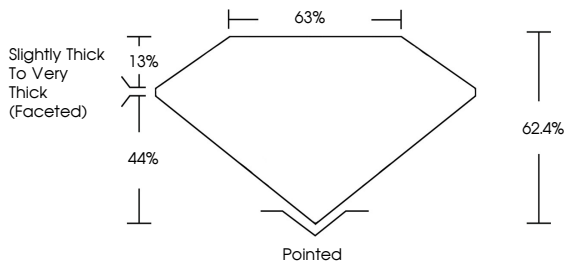

PROPORTIONS