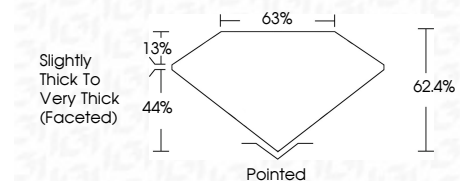

ELECTRONIC COPY

LG794612257
Report verification at igi.org

May 4, 2026
IGI Report Number **LG794612257**
Description **LABORATORY GROWN DIAMOND**
Shape and Cutting Style **PEAR MODIFIED BRILLIANT**
Measurements **10.66 X 6.62 X 4.13 MM**

GRADING RESULTS
Carat Weight **2.06 CARATS**
Color Grade **FANCY VIVID PINK**
Clarity Grade **VS 1**

ADDITIONAL GRADING INFORMATION
Polish **VERY GOOD**
Symmetry **VERY GOOD**
Fluorescence **STRONG**
Inscription(s) **(IGI) LG794612257**
Comments: This Laboratory Grown Diamond was created by Chemical Vapor Deposition (CVD) growth process. Indications of post-growth treatment.

May 4, 2026
IGI Report No LG794612257
PEAR MODIFIED BRILLIANT
10.66 X 6.62 X 4.13 MM
2.06 CARATS
FANCY VIVID PINK
VS 1
62.4%
63%
Slightly Thick To Very Thick (Faceted)
Pointed
Polish **VERY GOOD**
Symmetry **VERY GOOD**
Fluorescence **STRONG**
Inscription(s) **(IGI) LG794612257**

Comments: This Laboratory Grown Diamond was created by Chemical Vapor Deposition (CVD) growth process. Indications of post-growth treatment.

May 4, 2026
IGI Report Number **LG794612257**
Description **LABORATORY GROWN DIAMOND**
Shape and Cutting Style **PEAR MODIFIED BRILLIANT**
Measurements **10.66 X 6.62 X 4.13 MM**
GRADING RESULTS
Carat Weight **2.06 CARATS**
Color Grade **FANCY VIVID PINK**
Clarity Grade **VS 1**
ADDITIONAL GRADING INFORMATION
Polish **VERY GOOD**
Symmetry **VERY GOOD**
Fluorescence **STRONG**
Inscription(s) **(IGI) LG794612257**