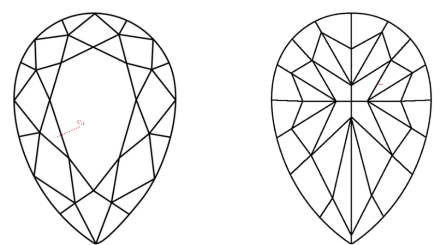

CLARITY CHARACTERISTICS

KEY TO SYMBOLS
Red symbols indicate internal characteristics.
Green symbols indicate external characteristics.

COLOR

D	E	F	G	H	I	J	Faint	Very Light	Light

CLARITY

FL	IF	VS¹⁻²	VS¹⁻²	SI¹⁻²	I¹⁻³
Flawless	Internally Flawless	Very Very Slightly Included	Very Slightly Included	Slightly Included	Included