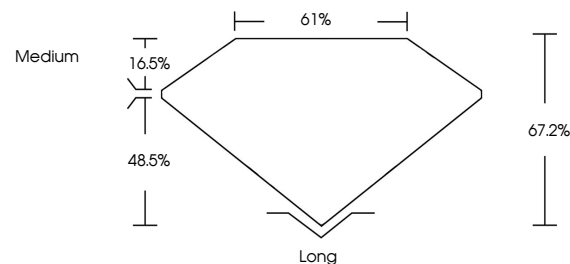

PROPORTIONS