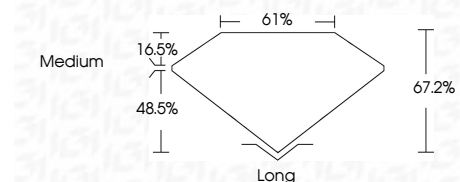

**ELECTRONIC COPY**

LG794610664  
Report verification at igi.org

May 19, 2026  
IGI Report Number **LG794610664**  
Description **LABORATORY GROWN DIAMOND**  
Shape and Cutting Style **EMERALD CUT**  
Measurements **8.08 X 5.46 X 3.67 MM**

**GRADING RESULTS**  
Carat Weight **1.59 CARAT**  
Color Grade **G**  
Clarity Grade **VS 1**

**ADDITIONAL GRADING INFORMATION**  
Polish **EXCELLENT**  
Symmetry **EXCELLENT**  
Fluorescence **NONE**  
Inscription(s) **IGI LG794610664**  
Comments: This Laboratory Grown Diamond was created by Chemical Vapor Deposition (CVD) growth process. Type IIa

May 19, 2026  
IGI Report No LG794610664  
**EMERALD CUT**  
8.08 X 5.46 X 3.67 MM  
1.59 CARAT  
Color Grade **G**  
Depth 67.2%  
Table 61%  
Girdle **Medium**  
Culet **Long**  
Polish **EXCELLENT**  
Symmetry **EXCELLENT**  
Fluorescence **NONE**  
Inscription(s) **IGI LG794610664**  
Comments: This Laboratory Grown Diamond was created by Chemical Vapor Deposition (CVD) growth process. Type IIa

**LABORATORY GROWN DIAMOND REPORT**

May 19, 2026  
IGI Report Number **LG794610664**  
Description **LABORATORY GROWN DIAMOND**  
Shape and Cutting Style **EMERALD CUT**  
Measurements **8.08 X 5.46 X 3.67 MM**