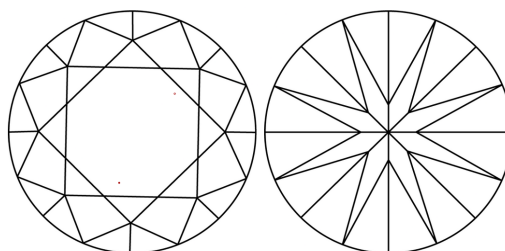

CLARITY CHARACTERISTICS

KEY TO SYMBOLS

Red symbols indicate internal characteristics.
Green symbols indicate external characteristics.