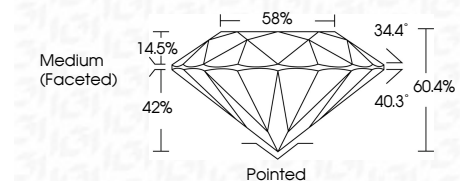

ELECTRONIC COPY

LG794610169
Report verification at igi.org

May 14, 2026
IGI Report Number **LG794610169**
Description **LABORATORY GROWN DIAMOND**
Shape and Cutting Style **ROUND BRILLIANT**
Measurements **6.56 - 6.63 X 3.98 MM**

GRADING RESULTS

Carat Weight **1.06 CARAT**
Color Grade **F**
Clarity Grade **VVS 2**
Cut Grade **IDEAL**

ADDITIONAL GRADING INFORMATION

Polish **EXCELLENT**
Symmetry **EXCELLENT**
Fluorescence **NONE**
Inscription(s) **IGI LG794610169**
Comments: This Laboratory Grown Diamond was created by Chemical Vapor Deposition (CVD) growth process. Type IIa

May 14, 2026
IGI Report No **LG794610169**
ROUND BRILLIANT
6.56 - 6.63 X 3.98 MM
Carat Weight **1.06 CARAT**
Color Grade **F**
Clarity Grade **VVS 2**
Cut Grade **IDEAL**
Depth **60.4%**
Table **58%**
Girdle **Medium (Faceted)**
Culet **Pointed**
Polish **EXCELLENT**
Symmetry **EXCELLENT**
Fluorescence **NONE**
Inscription(s) **IGI LG794610169**
Comments: This Laboratory Grown Diamond was created by Chemical Vapor Deposition (CVD) growth process. Type IIa

GRADING RESULTS

Carat Weight **1.06 CARAT**
Color Grade **F**
Clarity Grade **VVS 2**
Cut Grade **IDEAL**

ADDITIONAL GRADING INFORMATION

Polish **EXCELLENT**
Symmetry **EXCELLENT**
Fluorescence **NONE**
Inscription(s) **IGI LG794610169**