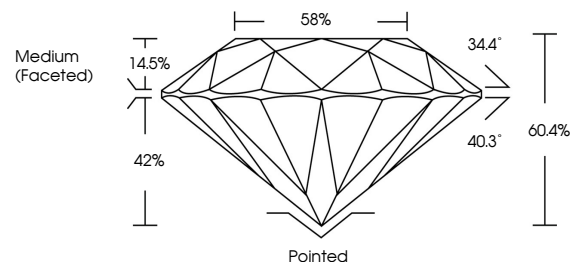

GRADING RESULTS

Carat Weight **1.06 CARAT**
Color Grade **F**
Clarity Grade **VVS 2**
Cut Grade **IDEAL**

ADDITIONAL GRADING INFORMATION

Polish **EXCELLENT**
Symmetry **EXCELLENT**
Fluorescence **NONE**
Inscription(s) **IGI LG794610169**
Comments: This Laboratory Grown Diamond was created by Chemical Vapor Deposition (CVD) growth process. Type IIa

May 14, 2026
IGI Report No **LG794610169**
ROUND BRILLIANT
6.56 - 6.63 X 3.98 MM
Carat Weight **1.06 CARAT**
Color Grade **F**
Clarity Grade **VVS 2**
Cut Grade **IDEAL**
Depth **60.4%**
Table **58%**
Girdle **Medium (Faceted)**
Culet **Pointed**
Polish **EXCELLENT**
Symmetry **EXCELLENT**
Fluorescence **NONE**
Inscription(s) **IGI LG794610169**
Comments: This Laboratory Grown Diamond was created by Chemical Vapor Deposition (CVD) growth process. Type IIa

GRADING RESULTS

Carat Weight **1.06 CARAT**
Color Grade **F**
Clarity Grade **VVS 2**
Cut Grade **IDEAL**

ADDITIONAL GRADING INFORMATION

Polish **EXCELLENT**
Symmetry **EXCELLENT**
Fluorescence **NONE**
Inscription(s) **IGI LG794610169**

Comments: This Laboratory Grown Diamond was created by Chemical Vapor Deposition (CVD) growth process. Type IIa

PROPORTIONS

CLARITY CHARACTERISTICS

KEY TO SYMBOLS

Red symbols indicate internal characteristics.
Green symbols indicate external characteristics.