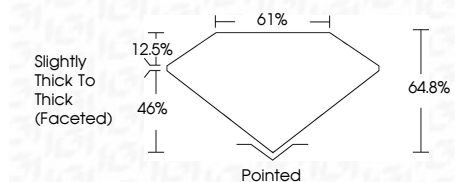

**ELECTRONIC COPY**

LG794608521  
Report verification at igi.org

May 4, 2026  
IGI Report Number **LG794608521**  
Description **LABORATORY GROWN DIAMOND**  
Shape and Cutting Style **PEAR BRILLIANT**  
Measurements **8.89 X 5.37 X 3.48 MM**

**GRADING RESULTS**  
Carat Weight **1.00 CARAT**  
Color Grade **D**  
Clarity Grade **VS 1**

**ADDITIONAL GRADING INFORMATION**  
Polish **VERY GOOD**  
Symmetry **VERY GOOD**  
Fluorescence **NONE**  
Inscription(s) **IGI LG794608521**  
Comments: This Laboratory Grown Diamond was created by Chemical Vapor Deposition (CVD) growth process. Type IIa

May 4, 2026  
IGI Report No LG794608521  
**PEAR BRILLIANT**  
8.89 X 5.37 X 3.48 MM  
1.00 CARAT  
D  
Color Grade  
VS 1  
64.8%  
61%  
Slightly Thick To Thick (Faceted)  
Pointed  
Polish  
VERY GOOD  
Symmetry  
VERY GOOD  
Fluorescence  
NONE  
Inscription(s)  
IGI LG794608521  
Comments: This Laboratory Grown Diamond was created by Chemical Vapor Deposition (CVD) growth process. Type IIa

**LABORATORY GROWN DIAMOND REPORT**

May 4, 2026  
IGI Report Number **LG794608521**  
Description **LABORATORY GROWN DIAMOND**  
Shape and Cutting Style **PEAR BRILLIANT**  
Measurements **8.89 X 5.37 X 3.48 MM**