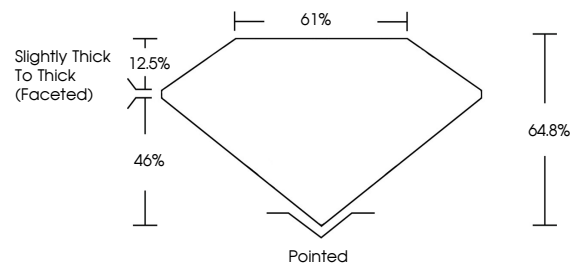

PROPORTIONS