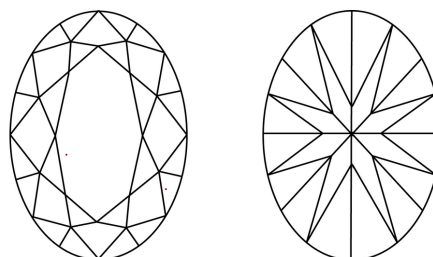

CLARITY CHARACTERISTICS

KEY TO SYMBOLS

Red symbols indicate internal characteristics.
Green symbols indicate external characteristics.

COLOR

D E F G H I J Faint Very Light Light

CLARITY

FL	IF	VVS¹⁻²	VS¹⁻²	SI¹⁻²	I¹⁻³
Flawless	Internally Flawless	Very Very Slightly Included	Very Slightly Included	Slightly Included	Included