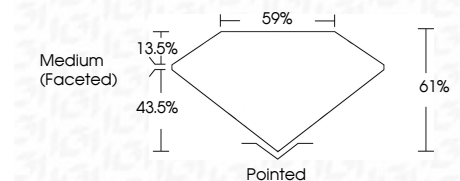

**ELECTRONIC COPY**

LG794607357  
Report verification at igi.org

May 28, 2026  
IGI Report Number **LG794607357**  
Description **LABORATORY GROWN DIAMOND**  
Shape and Cutting Style **OVAL BRILLIANT**  
Measurements **10.41 X 7.10 X 4.33 MM**

**GRADING RESULTS**  
Carat Weight **2.02 CARATS**  
Color Grade **E**  
Clarity Grade **VVS 2**

**ADDITIONAL GRADING INFORMATION**  
Polish **EXCELLENT**  
Symmetry **EXCELLENT**  
Fluorescence **NONE**  
Inscription(s) **IGI LG794607357**  
Comments: This Laboratory Grown Diamond was created by Chemical Vapor Deposition (CVD) growth process. Type IIa

May 28, 2026  
IGI Report No LG794607357  
OVAL BRILLIANT  
2.02 CARATS  
E  
10.41 X 7.10 X 4.33 MM  
Carat Weight  
Color Grade  
Clarity Grade  
Depth  
Table  
Girdle  
Medium (Faceted)  
Pointed  
EXCELLENT  
EXCELLENT  
NONE  
IGI LG794607357  
Inscription(s)  
Comments: This Laboratory Grown Diamond was created by Chemical Vapor Deposition (CVD) growth process. Type IIa

**GRADING RESULTS**  
Carat Weight **2.02 CARATS**  
Color Grade **E**  
Clarity Grade **VVS 2**

**ADDITIONAL GRADING INFORMATION**  
Polish **EXCELLENT**  
Symmetry **EXCELLENT**  
Fluorescence **NONE**  
Inscription(s) **IGI LG794607357**