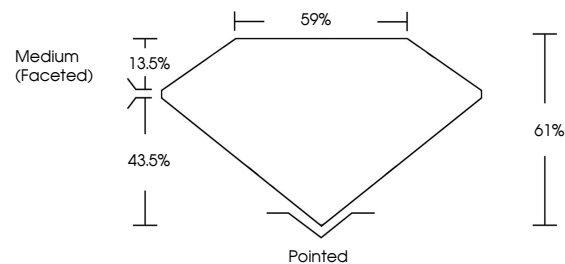

PROPORTIONS