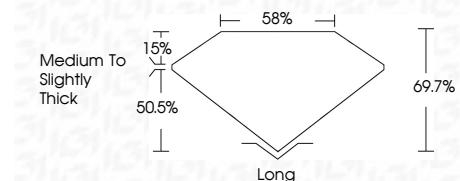

ELECTRONIC COPY

LG794604987
Report verification at igi.org

May 26, 2026
IGI Report Number **LG794604987**
Description **LABORATORY GROWN DIAMOND**
Shape and Cutting Style **EMERALD CUT**
Measurements **7.75 X 5.28 X 3.68 MM**

GRADING RESULTS
Carat Weight **1.51 CARAT**
Color Grade **FANCY VIVID BLUE**
Clarity Grade **VS 1**

ADDITIONAL GRADING INFORMATION
Polish **EXCELLENT**
Symmetry **EXCELLENT**
Fluorescence **NONE**
Inscription(s) **IGI LG794604987**
Comments: This Laboratory Grown Diamond was created by Chemical Vapor Deposition (CVD) growth process. Indications of post-growth treatment.

May 26, 2026
IGI Report No **LG794604987**
EMERALD CUT
1.51 CARAT
Carat Weight **1.51 CARAT**
Color Grade **FANCY VIVID BLUE**
Clarity Grade **VS 1**
Depth **69.7%**
Table **58%**
Girdle **Medium to Slightly Thick**
Culet **Long**
Polish **EXCELLENT**
Symmetry **EXCELLENT**
Fluorescence **NONE**
Inscription(s) **IGI LG794604987**

Comments: This Laboratory Grown Diamond was created by Chemical Vapor Deposition (CVD) growth process. Indications of post-growth treatment.

LABORATORY GROWN DIAMOND REPORT

May 26, 2026
IGI Report Number **LG794604987**
Description **LABORATORY GROWN DIAMOND**
Shape and Cutting Style **EMERALD CUT**
Measurements **7.75 X 5.28 X 3.68 MM**