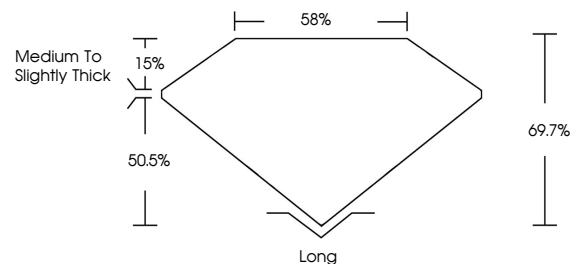

PROPORTIONS