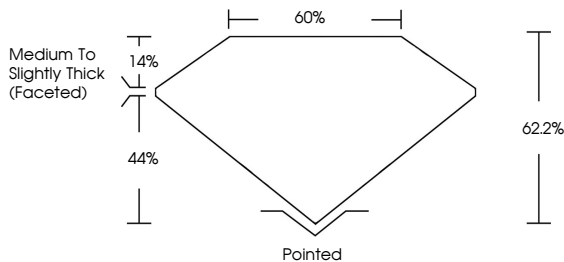

GRADING RESULTS

Carat Weight **1.58 CARAT**
Color Grade **E**
Clarity Grade **VVS 2**

ADDITIONAL GRADING INFORMATION

Polish **EXCELLENT**
Symmetry **EXCELLENT**
Fluorescence **NONE**
Inscription(s) **IGI LG794603635**

Comments: This Laboratory Grown Diamond was created by Chemical Vapor Deposition (CVD) growth process. Type IIa

PROPORTIONS

CLARITY CHARACTERISTICS

KEY TO SYMBOLS

Red symbols indicate internal characteristics.
Green symbols indicate external characteristics.