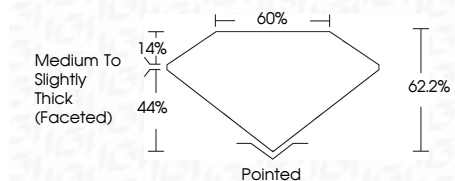

ELECTRONIC COPY

LG794603635
Report verification at igi.org

May 12, 2026
IGI Report Number **LG794603635**
Description **LABORATORY GROWN DIAMOND**
Shape and Cutting Style **MARQUISE BRILLIANT**
Measurements **12.32 X 6.06 X 3.77 MM**

GRADING RESULTS

Carat Weight **1.58 CARAT**
Color Grade **E**
Clarity Grade **VVS 2**

ADDITIONAL GRADING INFORMATION

Polish **EXCELLENT**
Symmetry **EXCELLENT**
Fluorescence **NONE**
Inscription(s) **IGI LG794603635**
Comments: This Laboratory Grown Diamond was created by Chemical Vapor Deposition (CVD) growth process. Type IIa

May 12, 2026
IGI Report No LG794603635
MARQUISE BRILLIANT
12.32 X 6.06 X 3.77 MM
1.58 CARAT
Color Grade **E**
Clarity Grade **VVS 2**
Depth **62.2%**
Table **65%**
Girdle **Medium to Slightly Thick (Faceted)**
Culet **Pointed**
Polish **EXCELLENT**
Symmetry **EXCELLENT**
Fluorescence **NONE**
Inscription(s) **IGI LG794603635**
Comments: This Laboratory Grown Diamond was created by Chemical Vapor Deposition (CVD) growth process. Type IIa

GRADING RESULTS

Carat Weight **1.58 CARAT**
Color Grade **E**
Clarity Grade **VVS 2**

ADDITIONAL GRADING INFORMATION

Polish **EXCELLENT**
Symmetry **EXCELLENT**
Fluorescence **NONE**
Inscription(s) **IGI LG794603635**