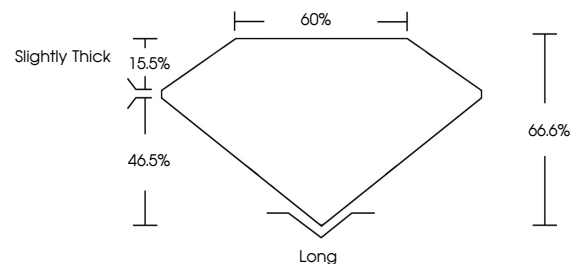

PROPORTIONS