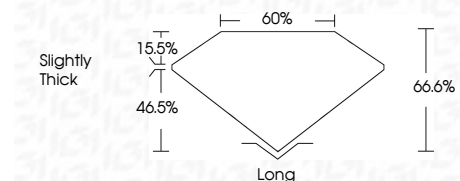

ELECTRONIC COPY

LG794603530
Report verification at igi.org

May 12, 2026
IGI Report Number **LG794603530**
Description **LABORATORY GROWN DIAMOND**
Shape and Cutting Style **EMERALD CUT**
Measurements **9.77 X 6.64 X 4.42 MM**

GRADING RESULTS

Carat Weight **3.01 CARATS**
Color Grade **E**
Clarity Grade **VVS 1**

ADDITIONAL GRADING INFORMATION

Polish **VERY GOOD**
Symmetry **EXCELLENT**
Fluorescence **NONE**
Inscription(s) **IGI LG794603530**
Comments: This Laboratory Grown Diamond was created by Chemical Vapor Deposition (CVD) growth process. Type IIa

May 12, 2026
IGI Report No LG794603530
EMERALD CUT
3.01 CARATS
E
9.77 X 6.64 X 4.42 MM
Carat Weight
Color Grade
Clarity Grade
Depth
Table
Girdle
Slightly Thick
Culet
Long
Polish
Symmetry
Fluorescence
Inscription(s)
**VERY GOOD
EXCELLENT
NONE
IGI LG794603530**
Comments: This Laboratory Grown Diamond was created by Chemical Vapor Deposition (CVD) growth process. Type IIa

Carat Weight **3.01 CARATS**
Color Grade **E**
Clarity Grade **VVS 1**

ADDITIONAL GRADING INFORMATION

Polish **VERY GOOD**
Symmetry **EXCELLENT**
Fluorescence **NONE**
Inscription(s) **IGI LG794603530**