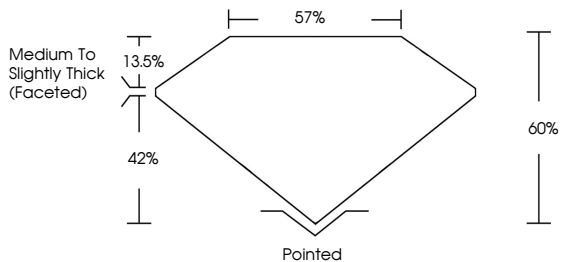

PROPORTIONS