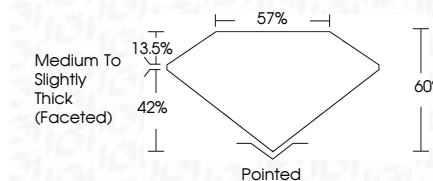

**ELECTRONIC COPY**

LG793650295  
Report verification at igi.org

April 22, 2026  
IGI Report Number **LG793650295**  
Description **LABORATORY GROWN DIAMOND**  
Shape and Cutting Style **PEAR BRILLIANT**  
Measurements **9.36 X 5.75 X 3.45 MM**

**GRADING RESULTS**

Carat Weight **1.08 CARAT**  
Color Grade **D**  
Clarity Grade **VS 1**

**ADDITIONAL GRADING INFORMATION**

Polish **EXCELLENT**  
Symmetry **EXCELLENT**  
Fluorescence **NONE**  
Inscription(s) **IGI LG793650295**  
Comments: This Laboratory Grown Diamond was created by Chemical Vapor Deposition (CVD) growth process. Type IIa

April 22, 2026  
IGI Report No. **LG793650295**  
**PEAR BRILLIANT**  
Carat Weight **1.08 CARAT**  
Color Grade **D**  
Clarity Grade **VS 1**  
Depth **60%**  
Table **57%**  
Girdle **Medium to Slightly Thick (Faceted)**  
Culet **Pointed**  
Polish **EXCELLENT**  
Symmetry **EXCELLENT**  
Fluorescence **NONE**  
Inscription(s) **IGI LG793650295**