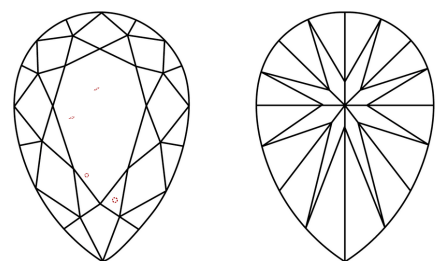

April 22, 2026  
IGI Report No. **LG793650295**  
**PEAR BRILLIANT**  
Carat Weight **1.08 CARAT**  
Color Grade **D**  
Clarity Grade **VS 1**  
Depth **60%**  
Table **57%**  
Girdle **Medium to Slightly Thick (Faceted)**  
Culet **Pointed**  
Polish **EXCELLENT**  
Symmetry **EXCELLENT**  
Fluorescence **NONE**  
Inscription(s) **IGI LG793650295**

Comments: This Laboratory Grown Diamond was created by Chemical Vapor Deposition (CVD) growth process. Type IIa

Sample Image Used

**PROPORTIONS**

**CLARITY CHARACTERISTICS**

**KEY TO SYMBOLS**

Red symbols indicate internal characteristics.  
Green symbols indicate external characteristics.