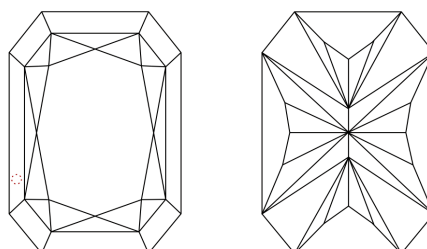

CLARITY CHARACTERISTICS

KEY TO SYMBOLS

Red symbols indicate internal characteristics.
Green symbols indicate external characteristics.

COLOR

D E F G H I J Faint Very Light Light

CLARITY

FL	IF	VS¹⁻²	VS¹⁻²	SI¹⁻²	I¹⁻³
Flawless	Internally Flawless	Very Very Slightly Included	Very Slightly Included	Slightly Included	Included