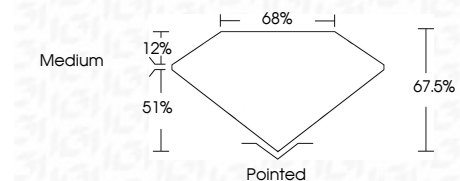

ELECTRONIC COPY

LG793646809
Report verification at igi.org

April 22, 2026
IGI Report Number **LG793646809**
Description **LABORATORY GROWN DIAMOND**
Shape and Cutting Style **CUT CORNERED
RECTANGULAR MODIFIED
BRILLIANT**

Measurements **10.27 X 7.17 X 4.84 MM**

GRADING RESULTS

Carat Weight **3.10 CARATS**
Color Grade **G**
Clarity Grade **VS 1**

ADDITIONAL GRADING INFORMATION

Polish **EXCELLENT**
Symmetry **EXCELLENT**
Fluorescence **NONE**
Inscription(s) **IGI LG793646809**
Comments: This Laboratory Grown Diamond was created by Chemical Vapor Deposition (CVD) growth process. Type IIa

April 22, 2026
IGI Report No **LG793646809**
CUT CORNERED RECT. MODIFIED BRILLIANT
10.27 X 7.17 X 4.84 MM
Carat Weight **3.10 CARATS**
Color Grade **G**
Clarity Grade **VS 1**
Depth **67.5%**
Table **51%**
Girdle **Medium**
Culet **Pointed**
Polish **EXCELLENT**
Symmetry **EXCELLENT**
Fluorescence **NONE**
Inscription(s) **IGI LG793646809**
Comments: This Laboratory Grown Diamond was created by Chemical Vapor Deposition (CVD) growth process. Type IIa

GRADING RESULTS

Carat Weight **3.10 CARATS**
Color Grade **G**
Clarity Grade **VS 1**

ADDITIONAL GRADING INFORMATION

Polish **EXCELLENT**
Symmetry **EXCELLENT**
Fluorescence **NONE**
Inscription(s) **IGI LG793646809**