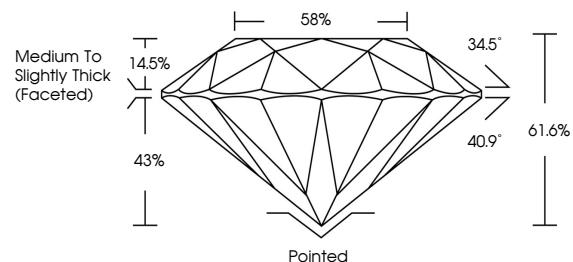

GRADING RESULTS

Carat Weight **2.05 CARATS**
Color Grade **E**
Clarity Grade **VVS 2**
Cut Grade **IDEAL**

ADDITIONAL GRADING INFORMATION

Polish **EXCELLENT**
Symmetry **EXCELLENT**
Fluorescence **NONE**
Inscription(s) **IGI LG793644092**
Comments: This Laboratory Grown Diamond was created by Chemical Vapor Deposition (CVD) growth process. Type IIa

April 21, 2026
IGI Report No. **LG793644092**
ROUND BRILLIANT
8.13 - 8.16 X 5.02 MM
Carat Weight **2.05 CARATS**
Color Grade **E**
Clarity Grade **VVS 2**
Cut Grade **IDEAL**
Depth **61.6%**
Table **58%**
Girdle **Medium To Slightly Thick (Faceted)**
Culet **Pointed**
Polish **EXCELLENT**
Symmetry **EXCELLENT**
Fluorescence **NONE**
Inscription(s) **IGI LG793644092**
Comments: This Laboratory Grown Diamond was created by Chemical Vapor Deposition (CVD) growth process. Type IIa

April 21, 2026
IGI Report Number **LG793644092**
Description **LABORATORY GROWN DIAMOND**
Shape and Cutting Style **ROUND BRILLIANT**
Measurements **8.13 - 8.16 X 5.02 MM**

GRADING RESULTS

Carat Weight **2.05 CARATS**
Color Grade **E**
Clarity Grade **VVS 2**
Cut Grade **IDEAL**

PROPORTIONS

CLARITY CHARACTERISTICS

KEY TO SYMBOLS

Red symbols indicate internal characteristics.
Green symbols indicate external characteristics.

Sample Image Used

COLOR

D E F G H I J Faint Very Light Light