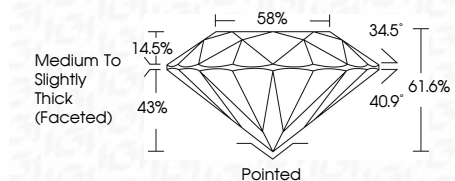

ELECTRONIC COPY

LG793644092
Report verification at igi.org

April 21, 2026
IGI Report Number **LG793644092**
Description **LABORATORY GROWN DIAMOND**
Shape and Cutting Style **ROUND BRILLIANT**
Measurements **8.13 - 8.16 X 5.02 MM**

GRADING RESULTS

Carat Weight **2.05 CARATS**
Color Grade **E**
Clarity Grade **VVS 2**
Cut Grade **IDEAL**

ADDITIONAL GRADING INFORMATION

Polish **EXCELLENT**
Symmetry **EXCELLENT**
Fluorescence **NONE**
Inscription(s) **IGI LG793644092**
Comments: This Laboratory Grown Diamond was created by Chemical Vapor Deposition (CVD) growth process. Type IIa

April 21, 2026
IGI Report No. **LG793644092**
ROUND BRILLIANT
8.13 - 8.16 X 5.02 MM
Carat Weight **2.05 CARATS**
Color Grade **E**
Clarity Grade **VVS 2**
Cut Grade **IDEAL**
Depth **61.6%**
Table **58%**
Girdle **Medium To Slightly Thick (Faceted)**
Culet **Pointed**
Polish **EXCELLENT**
Symmetry **EXCELLENT**
Fluorescence **NONE**
Inscription(s) **IGI LG793644092**
Comments: This Laboratory Grown Diamond was created by Chemical Vapor Deposition (CVD) growth process. Type IIa

April 21, 2026
IGI Report Number **LG793644092**
Description **LABORATORY GROWN DIAMOND**
Shape and Cutting Style **ROUND BRILLIANT**
Measurements **8.13 - 8.16 X 5.02 MM**

GRADING RESULTS

Carat Weight **2.05 CARATS**
Color Grade **E**
Clarity Grade **VVS 2**
Cut Grade **IDEAL**