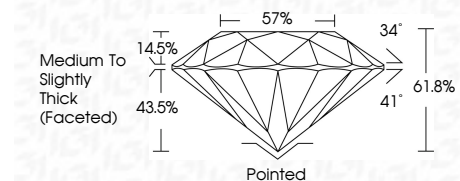

ELECTRONIC COPY

LG793644078
Report verification at igi.org

April 21, 2026
IGI Report Number **LG793644078**
Description **LABORATORY GROWN DIAMOND**
Shape and Cutting Style **ROUND BRILLIANT**
Measurements **8.13 - 8.16 X 5.03 MM**

GRADING RESULTS
Carat Weight **2.05 CARATS**
Color Grade **E**
Clarity Grade **VVS 2**
Cut Grade **IDEAL**

ADDITIONAL GRADING INFORMATION
Polish **EXCELLENT**
Symmetry **EXCELLENT**
Fluorescence **NONE**
Inscription(s) **(IGI) LG793644078**
Comments: This Laboratory Grown Diamond was created by Chemical Vapor Deposition (CVD) growth process. Type IIa

April 21, 2026
IGI Report No LG793644078
ROUND BRILLIANT
8.13 - 8.16 X 5.03 MM
Carat Weight **2.05 CARATS**
Color Grade **E**
Clarity Grade **VVS 2**
Cut Grade **IDEAL**
Depth **61.8%**
Table **57%**
Girdle **Medium To Slightly Thick (Faceted)**
Culet **Pointed**
Polish **EXCELLENT**
Symmetry **EXCELLENT**
Fluorescence **NONE**
Inscription(s) **(IGI) LG793644078**
Comments: This Laboratory Grown Diamond was created by Chemical Vapor Deposition (CVD) growth process. Type IIa

GRADING RESULTS
Carat Weight **2.05 CARATS**
Color Grade **E**
Clarity Grade **VVS 2**
Cut Grade **IDEAL**

ADDITIONAL GRADING INFORMATION
Polish **EXCELLENT**
Symmetry **EXCELLENT**
Fluorescence **NONE**
Inscription(s) **(IGI) LG793644078**