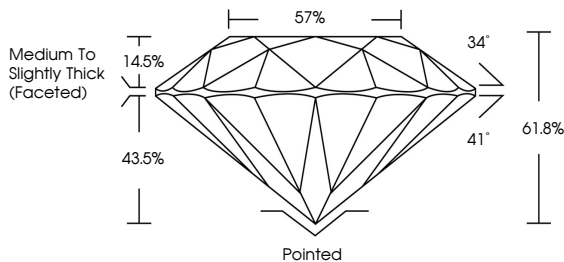

PROPORTIONS