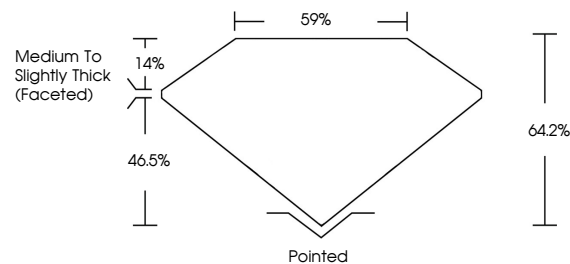

PROPORTIONS