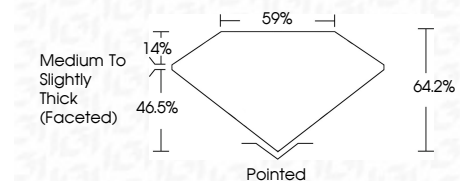

**INTERNATIONAL
GEMOLOGICAL
INSTITUTE**

ELECTRONIC COPY

LG793644064
Report verification at igi.org

LABORATORY GROWN DIAMOND REPORT

April 21, 2026
IGI Report Number **LG793644064**
Description **LABORATORY GROWN DIAMOND**
Shape and Cutting Style **PEAR BRILLIANT**
Measurements **8.82 X 5.51 X 3.54 MM**

GRADING RESULTS
Carat Weight **1.01 CARAT**
Color Grade **E**
Clarity Grade **VVS 2**

ADDITIONAL GRADING INFORMATION
Polish **EXCELLENT**
Symmetry **EXCELLENT**
Fluorescence **NONE**
Inscription(s) **(IGI) LG793644064**
Comments: This Laboratory Grown Diamond was created by Chemical Vapor Deposition (CVD) growth process. Type IIa

April 21, 2026
IGI Report No LG793644064
PEAR BRILLIANT
8.82 X 5.51 X 3.54 MM
1.01 CARAT
E
VVS 2
64.2%
46.5%
59%
Medium to Slightly Thick (Faceted)
Pointed
EXCELLENT
EXCELLENT
NONE
(IGI) LG793644064
Comments: This Laboratory Grown Diamond was created by Chemical Vapor Deposition (CVD) growth process. Type IIa

LABORATORY GROWN DIAMOND REPORT

April 21, 2026
IGI Report Number **LG793644064**
Description **LABORATORY GROWN DIAMOND**
Shape and Cutting Style **PEAR BRILLIANT**
Measurements **8.82 X 5.51 X 3.54 MM**