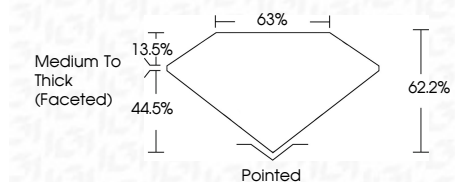

**ELECTRONIC COPY**

LG793643843  
Report verification at igi.org

April 22, 2026  
IGI Report Number **LG793643843**  
Description **LABORATORY GROWN DIAMOND**

Shape and Cutting Style **PEAR BRILLIANT**  
Measurements **14.15 X 8.83 X 5.49 MM**

**GRADING RESULTS**  
Carat Weight **4.03 CARATS**  
Color Grade **E**  
Clarity Grade **VVS 2**

**ADDITIONAL GRADING INFORMATION**  
Polish **EXCELLENT**  
Symmetry **EXCELLENT**  
Fluorescence **NONE**  
Inscription(s) **IGI LG793643843**  
Comments: This Laboratory Grown Diamond was created by Chemical Vapor Deposition (CVD) growth process. Type IIa

April 22, 2026  
IGI Report No LG793643843  
**PEAR BRILLIANT**  
4.03 CARATS  
E  
14.15 X 8.83 X 5.49 MM  
Carat Weight  
Color Grade  
Clarity Grade  
Depth  
Table  
Girdle  
Medium To Thick (Faceted)  
Pointed  
EXCELLENT  
EXCELLENT  
NONE  
IGI LG793643843  
Inscription(s)  
Comments: This Laboratory Grown Diamond was created by Chemical Vapor Deposition (CVD) growth process. Type IIa

**LABORATORY GROWN DIAMOND REPORT**

April 22, 2026  
IGI Report Number **LG793643843**  
Description **LABORATORY GROWN DIAMOND**  
Shape and Cutting Style **PEAR BRILLIANT**  
Measurements **14.15 X 8.83 X 5.49 MM**