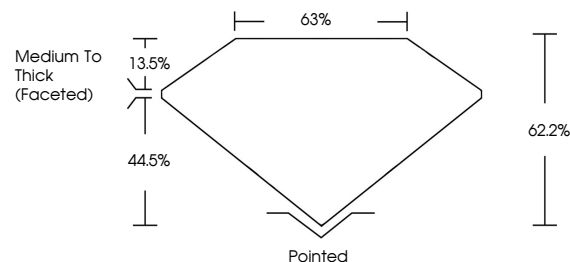

PROPORTIONS