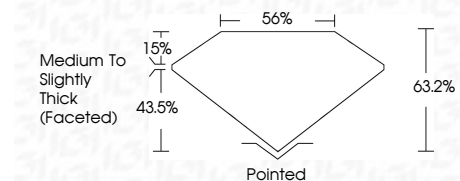

ELECTRONIC COPY

LG793640634
Report verification at igi.org

April 22, 2026
IGI Report Number **LG793640634**
Description **LABORATORY GROWN DIAMOND**
Shape and Cutting Style **MARQUISE BRILLIANT**
Measurements **10.89 X 5.63 X 3.56 MM**

GRADING RESULTS

Carat Weight **1.21 CARAT**
Color Grade **E**
Clarity Grade **VVS 2**

ADDITIONAL GRADING INFORMATION

Polish **EXCELLENT**
Symmetry **EXCELLENT**
Fluorescence **NONE**
Inscription(s) **IGI LG793640634**
Comments: This Laboratory Grown Diamond was created by Chemical Vapor Deposition (CVD) growth process. Type IIa

April 22, 2026
IGI Report No **LG793640634**
MARQUISE BRILLIANT
10.89 X 5.63 X 3.56 MM
1.21 CARAT
Color Grade **E**
Clarity Grade **VVS 2**
Depth **43.5%**
Table **65%**
Girdle **Medium to Slightly Thick (Faceted)**
Culet **Pointed**
Polish **EXCELLENT**
Symmetry **EXCELLENT**
Fluorescence **NONE**
Inscription(s) **IGI LG793640634**
Comments: This Laboratory Grown Diamond was created by Chemical Vapor Deposition (CVD) growth process. Type IIa

GRADING RESULTS

Carat Weight **1.21 CARAT**
Color Grade **E**
Clarity Grade **VVS 2**

ADDITIONAL GRADING INFORMATION

Polish **EXCELLENT**
Symmetry **EXCELLENT**
Fluorescence **NONE**
Inscription(s) **IGI LG793640634**