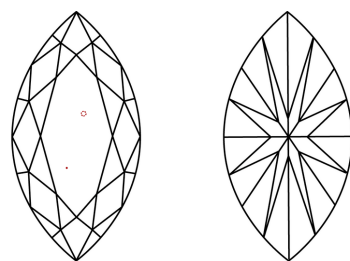

LABORATORY GROWN DIAMOND REPORT

April 22, 2026
IGI Report Number **LG793640634**
Description **LABORATORY GROWN DIAMOND**
Shape and Cutting Style **MARQUISE BRILLIANT**
Measurements **10.89 X 5.63 X 3.56 MM**

GRADING RESULTS

Carat Weight **1.21 CARAT**
Color Grade **E**
Clarity Grade **VVS 2**

ADDITIONAL GRADING INFORMATION

Polish **EXCELLENT**
Symmetry **EXCELLENT**
Fluorescence **NONE**
Inscription(s) **IGI LG793640634**

Comments: This Laboratory Grown Diamond was created by Chemical Vapor Deposition (CVD) growth process. Type IIa

PROPORTIONS

Sample Image Used

CLARITY CHARACTERISTICS

KEY TO SYMBOLS

Red symbols indicate internal characteristics.
Green symbols indicate external characteristics.