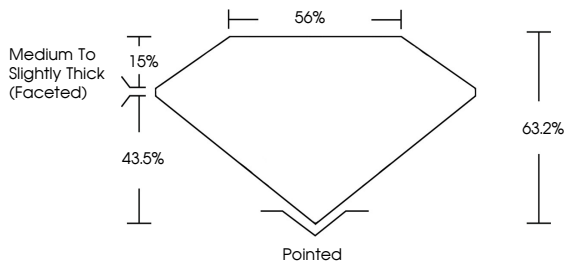

GRADING RESULTS

Carat Weight **1.21 CARAT**
Color Grade **E**
Clarity Grade **VVS 2**

ADDITIONAL GRADING INFORMATION

Polish **EXCELLENT**
Symmetry **EXCELLENT**
Fluorescence **NONE**
Inscription(s) **IGI LG793640634**

Comments: This Laboratory Grown Diamond was created by Chemical Vapor Deposition (CVD) growth process. Type IIa

PROPORTIONS

Sample Image Used

CLARITY CHARACTERISTICS

KEY TO SYMBOLS

Red symbols indicate internal characteristics.
Green symbols indicate external characteristics.