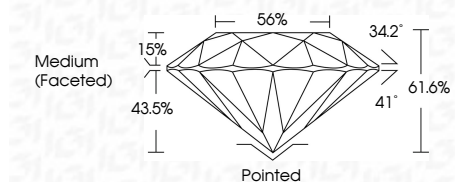

ELECTRONIC COPY

LG793637517
Report verification at igi.org

April 21, 2026
IGI Report Number **LG793637517**
Description **LABORATORY GROWN DIAMOND**
Shape and Cutting Style **ROUND BRILLIANT**
Measurements **7.42 - 7.45 X 4.58 MM**

GRADING RESULTS

Carat Weight **1.54 CARAT**
Color Grade **D**
Clarity Grade **VVS 2**
Cut Grade **IDEAL**

Sample Image Used

ADDITIONAL GRADING INFORMATION

Polish **EXCELLENT**
Symmetry **EXCELLENT**
Fluorescence **NONE**
Inscription(s) **IGI LG793637517**
Comments: This Laboratory Grown Diamond was created by Chemical Vapor Deposition (CVD) growth process. Type IIa

April 21, 2026
IGI Report No LG793637517
ROUND BRILLIANT
7.42 - 7.45 X 4.58 MM
1.54 CARAT
D
VVS 2
IDEAL
61.6%
56%
Medium (Faceted)
Pointed
EXCELLENT
EXCELLENT
NONE
IGI LG793637517
Comments: This Laboratory Grown Diamond was created by Chemical Vapor Deposition (CVD) growth process. Type IIa

LABORATORY GROWN DIAMOND REPORT

April 21, 2026
IGI Report Number **LG793637517**
Description **LABORATORY GROWN DIAMOND**
Shape and Cutting Style **ROUND BRILLIANT**
Measurements **7.42 - 7.45 X 4.58 MM**