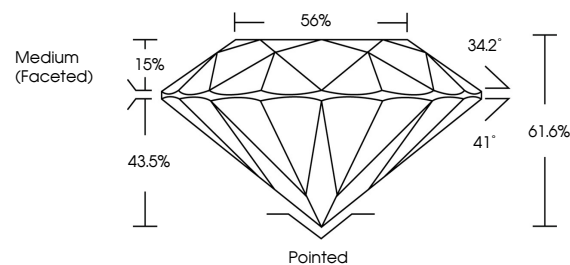

GRADING RESULTS

Carat Weight **1.54 CARAT**
Color Grade **D**
Clarity Grade **VVS 2**
Cut Grade **IDEAL**

Sample Image Used

ADDITIONAL GRADING INFORMATION

Polish **EXCELLENT**
Symmetry **EXCELLENT**
Fluorescence **NONE**
Inscription(s) **IGI LG793637517**
Comments: This Laboratory Grown Diamond was created by Chemical Vapor Deposition (CVD) growth process. Type IIa

April 21, 2026
IGI Report No LG793637517
ROUND BRILLIANT
7.42 - 7.45 X 4.58 MM
1.54 CARAT
D
VVS 2
IDEAL
61.6%
56%
Medium (Faceted)
Pointed
EXCELLENT
EXCELLENT
NONE
IGI LG793637517
Comments: This Laboratory Grown Diamond was created by Chemical Vapor Deposition (CVD) growth process. Type IIa

GRADING RESULTS

Carat Weight **1.54 CARAT**
Color Grade **D**
Clarity Grade **VVS 2**
Cut Grade **IDEAL**

ADDITIONAL GRADING INFORMATION

Polish **EXCELLENT**
Symmetry **EXCELLENT**
Fluorescence **NONE**
Inscription(s) **IGI LG793637517**

Comments: This Laboratory Grown Diamond was created by Chemical Vapor Deposition (CVD) growth process. Type IIa

PROPORTIONS

CLARITY CHARACTERISTICS

KEY TO SYMBOLS

Red symbols indicate internal characteristics.
Green symbols indicate external characteristics.