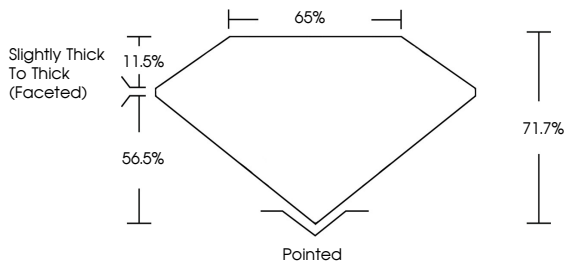

April 25, 2026
IGI Report No **LG793635305**
FLOWER MODIFIED BRILLIANT
5.71 X 5.59 X 4.01 MM
Carat Weight **1.06 CARAT**
Color Grade **F**
Clarity Grade **VVS 2**
Depth **71.7%**
Table **56.5%**
Girdle **Slightly Thick To Thick (Faceted)**
Culet **Pointed**
Polish **EXCELLENT**
Symmetry **EXCELLENT**
Fluorescence **NONE**
Inscription(s) **IGI LG793635305**
Comments: This Laboratory Grown Diamond was created by Chemical Vapor Deposition (CVD) growth process. Type IIa

GRADING RESULTS

Carat Weight **1.06 CARAT**
Color Grade **F**
Clarity Grade **VVS 2**

ADDITIONAL GRADING INFORMATION

Polish **EXCELLENT**
Symmetry **EXCELLENT**
Fluorescence **NONE**
Inscription(s) **IGI LG793635305**

Comments: This Laboratory Grown Diamond was created by Chemical Vapor Deposition (CVD) growth process. Type IIa

PROPORTIONS

Sample Image Used

CLARITY CHARACTERISTICS

KEY TO SYMBOLS

Red symbols indicate internal characteristics.
Green symbols indicate external characteristics.