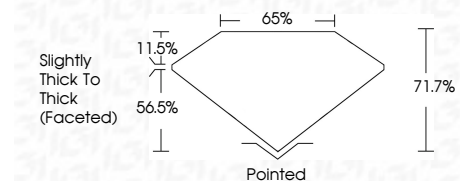

ELECTRONIC COPY

LG793635305
Report verification at igi.org

April 25, 2026
IGI Report Number **LG793635305**
Description **LABORATORY GROWN DIAMOND**
Shape and Cutting Style **FLOWER MODIFIED BRILLIANT**
Measurements **5.71 X 5.59 X 4.01 MM**

GRADING RESULTS

Carat Weight **1.06 CARAT**
Color Grade **F**
Clarity Grade **VVS 2**

ADDITIONAL GRADING INFORMATION

Polish **EXCELLENT**
Symmetry **EXCELLENT**
Fluorescence **NONE**
Inscription(s) **IGI LG793635305**
Comments: This Laboratory Grown Diamond was created by Chemical Vapor Deposition (CVD) growth process. Type IIa

April 25, 2026
IGI Report No **LG793635305**
FLOWER MODIFIED BRILLIANT
5.71 X 5.59 X 4.01 MM
Carat Weight **1.06 CARAT**
Color Grade **F**
Clarity Grade **VVS 2**
Depth **71.7%**
Table **56.5%**
Girdle **Slightly Thick To Thick (Faceted)**
Culet **Pointed**
Polish **EXCELLENT**
Symmetry **EXCELLENT**
Fluorescence **NONE**
Inscription(s) **IGI LG793635305**
Comments: This Laboratory Grown Diamond was created by Chemical Vapor Deposition (CVD) growth process. Type IIa

GRADING RESULTS

Carat Weight **1.06 CARAT**
Color Grade **F**
Clarity Grade **VVS 2**

ADDITIONAL GRADING INFORMATION

Polish **EXCELLENT**
Symmetry **EXCELLENT**
Fluorescence **NONE**
Inscription(s) **IGI LG793635305**