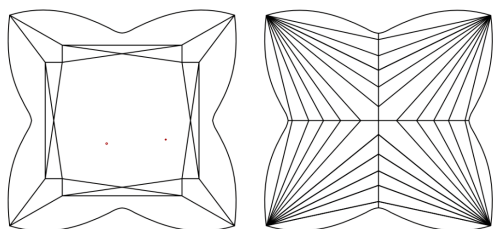

CLARITY CHARACTERISTICS

KEY TO SYMBOLS

Red symbols indicate internal characteristics.
Green symbols indicate external characteristics.

COLOR

D	E	F	G	H	I	J	Faint	Very Light	Light

CLARITY

FL	IF	VVS¹⁻²	VS¹⁻²	SI¹⁻²	I¹⁻³
Flawless	Internally Flawless	Very Very Slightly Included	Very Slightly Included	Slightly Included	Included