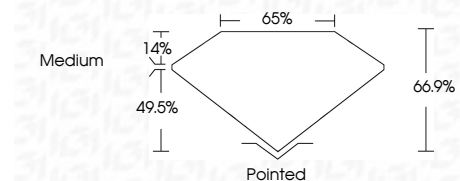

Measurements **10.02 X 6.68 X 4.47 MM**

GRADING RESULTS

Carat Weight **2.54 CARATS**
Color Grade **E**
Clarity Grade **VVS 2**

ADDITIONAL GRADING INFORMATION

Polish **EXCELLENT**
Symmetry **EXCELLENT**
Fluorescence **NONE**
Inscription(s) **IGI LG793628076**
Comments: This Laboratory Grown Diamond was created by Chemical Vapor Deposition (CVD) growth process. Type IIa

April 29, 2026
IGI Report No LG793628076
CUT CORNERED RECT. MODIFIED BRILLIANT
10.02 X 6.68 X 4.47 MM
Carat Weight **2.54 CARATS**
Color Grade **E**
Clarity Grade **VVS 2**
Depth **49.5%**
Table **14%**
Girdle **Medium**
Culet **Pointed**
Polish **EXCELLENT**
Symmetry **EXCELLENT**
Fluorescence **NONE**
Inscription(s) **IGI LG793628076**
Comments: This Laboratory Grown Diamond was created by Chemical Vapor Deposition (CVD) growth process. Type IIa

LABORATORY GROWN DIAMOND REPORT

April 29, 2026
IGI Report Number **LG793628076**
Description **LABORATORY GROWN DIAMOND**
Shape and Cutting Style **CUT CORNERED RECTANGULAR
MODIFIED BRILLIANT**
Measurements **10.02 X 6.68 X 4.47 MM**

GRADING RESULTS

Carat Weight **2.54 CARATS**
Color Grade **E**
Clarity Grade **VVS 2**

ADDITIONAL GRADING INFORMATION

Polish **EXCELLENT**
Symmetry **EXCELLENT**
Fluorescence **NONE**
Inscription(s) **IGI LG793628076**