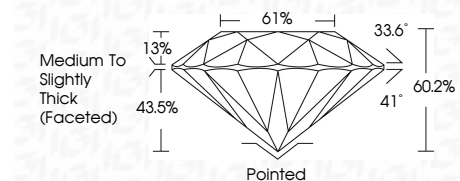

ELECTRONIC COPY

LG793625482
Report verification at igi.org

April 20, 2026
IGI Report Number **LG793625482**
Description **LABORATORY GROWN DIAMOND**
Shape and Cutting Style **ROUND BRILLIANT**
Measurements **7.27 - 7.31 X 4.39 MM**

GRADING RESULTS

Carat Weight **1.44 CARAT**
Color Grade **E**
Clarity Grade **VS 1**
Cut Grade **EXCELLENT**

ADDITIONAL GRADING INFORMATION

Polish **EXCELLENT**
Symmetry **EXCELLENT**
Fluorescence **NONE**
Inscription(s) **IGI LG793625482**
Comments: This Laboratory Grown Diamond was created by Chemical Vapor Deposition (CVD) growth process. Type IIa

April 20, 2026
IGI Report No LG793625482
ROUND BRILLIANT
Carat Weight **1.44 CARAT**
Color Grade **E**
Clarity Grade **VS 1**
Cut Grade **EXCELLENT**
Depth **60.2%**
Table **61%**
Girdle **Medium To Slightly Thick (Faceted)**
Culet **Pointed**
Polish **EXCELLENT**
Symmetry **EXCELLENT**
Fluorescence **NONE**
Inscription(s) **IGI LG793625482**
Comments: This Laboratory Grown Diamond was created by Chemical Vapor Deposition (CVD) growth process. Type IIa

LABORATORY GROWN DIAMOND REPORT

April 20, 2026
IGI Report Number **LG793625482**
Description **LABORATORY GROWN DIAMOND**
Shape and Cutting Style **ROUND BRILLIANT**
Measurements **7.27 - 7.31 X 4.39 MM**