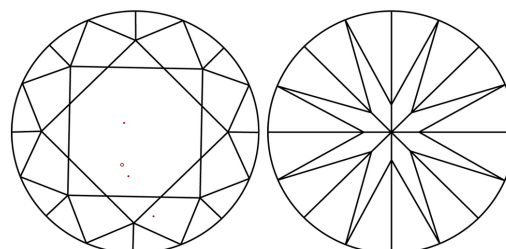

CLARITY CHARACTERISTICS

KEY TO SYMBOLS

Red symbols indicate internal characteristics.
Green symbols indicate external characteristics.