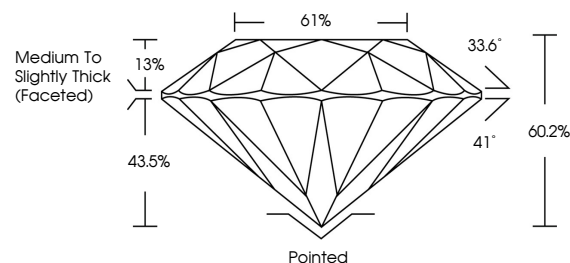

LABORATORY GROWN DIAMOND REPORT

April 20, 2026
IGI Report Number **LG793625482**
Description **LABORATORY GROWN DIAMOND**
Shape and Cutting Style **ROUND BRILLIANT**
Measurements **7.27 - 7.31 X 4.39 MM**

GRADING RESULTS

Carat Weight **1.44 CARAT**
Color Grade **E**
Clarity Grade **VS 1**
Cut Grade **EXCELLENT**

ADDITIONAL GRADING INFORMATION

Polish **EXCELLENT**
Symmetry **EXCELLENT**
Fluorescence **NONE**
Inscription(s) **IGI LG793625482**

Comments: This Laboratory Grown Diamond was created by Chemical Vapor Deposition (CVD) growth process. Type IIa

PROPORTIONS

CLARITY CHARACTERISTICS

KEY TO SYMBOLS

Red symbols indicate internal characteristics.
Green symbols indicate external characteristics.