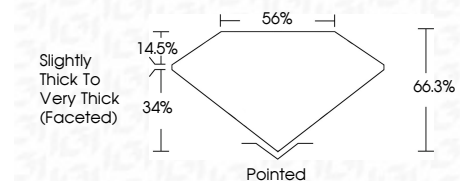

ELECTRONIC COPY

LG793617818
Report verification at igi.org

April 18, 2026
IGI Report Number **LG793617818**
Description **LABORATORY GROWN DIAMOND**
Shape and Cutting Style **OVAL MODIFIED BRILLIANT**
Measurements **10.18 X 6.88 X 4.56 MM**

GRADING RESULTS

Carat Weight **2.57 CARATS**
Color Grade **D**
Clarity Grade **VVS 2**

Sample Image Used

ADDITIONAL GRADING INFORMATION

Polish **EXCELLENT**
Symmetry **EXCELLENT**
Fluorescence **NONE**
Inscription(s) **IGI LG793617818**
Comments: This Laboratory Grown Diamond was created by Chemical Vapor Deposition (CVD) growth process. Type IIa

April 18, 2026
IGI Report No **LG793617818**
OVAL MODIFIED BRILLIANT
10.18 X 6.88 X 4.56 MM
Carat Weight **2.57 CARATS**
Color Grade **D**
Clarity Grade **VVS 2**
Table **14.5%**
Depth **34%**
Girdle **Slightly Thick To Very Thick (Faceted)**
Culet **Pointed**
Polish **EXCELLENT**
Symmetry **EXCELLENT**
Fluorescence **NONE**
Inscription(s) **IGI LG793617818**

GRADING RESULTS

Carat Weight **2.57 CARATS**
Color Grade **D**
Clarity Grade **VVS 2**

ADDITIONAL GRADING INFORMATION

Polish **EXCELLENT**
Symmetry **EXCELLENT**
Fluorescence **NONE**
Inscription(s) **IGI LG793617818**