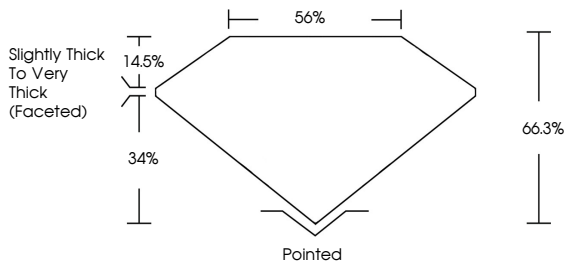

April 18, 2026
IGI Report No **LG793617818**
OVAL MODIFIED BRILLIANT
10.18 X 6.88 X 4.56 MM
Carat Weight **2.57 CARATS**
Color Grade **D**
Clarity Grade **VVS 2**
Table **14.5%**
Depth **34%**
Girdle **Slightly Thick To Very Thick (Faceted)**
Culet **Pointed**
Polish **EXCELLENT**
Symmetry **EXCELLENT**
Fluorescence **NONE**
Inscription(s) **IGI LG793617818**

GRADING RESULTS

Carat Weight **2.57 CARATS**
Color Grade **D**
Clarity Grade **VVS 2**

ADDITIONAL GRADING INFORMATION

Polish **EXCELLENT**
Symmetry **EXCELLENT**
Fluorescence **NONE**
Inscription(s) **IGI LG793617818**

Comments: This Laboratory Grown Diamond was created by Chemical Vapor Deposition (CVD) growth process. Type IIa

PROPORTIONS

CLARITY CHARACTERISTICS

KEY TO SYMBOLS

Red symbols indicate internal characteristics.
Green symbols indicate external characteristics.