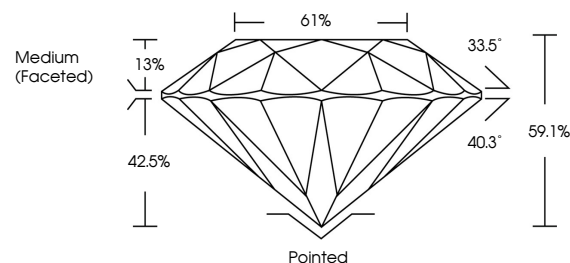

ELECTRONIC COPY

LG793617790
Report verification at igi.org

April 18, 2026
IGI Report Number **LG793617790**
Description **LABORATORY GROWN DIAMOND**
Shape and Cutting Style **ROUND BRILLIANT**
Measurements **7.41 - 7.44 X 4.39 MM**

GRADING RESULTS

Carat Weight **1.50 CARAT**
Color Grade **D**
Clarity Grade **VVS 2**
Cut Grade **EXCELLENT**

ADDITIONAL GRADING INFORMATION

Polish **EXCELLENT**
Symmetry **EXCELLENT**
Fluorescence **NONE**
Inscription(s) **IGI LG793617790**
Comments: This Laboratory Grown Diamond was created by Chemical Vapor Deposition (CVD) growth process. Type IIa

IGI

April 18, 2026
IGI Report No LG793617790
ROUND BRILLIANT
7.41 - 7.44 X 4.39 MM
Carat Weight **1.50 CARAT**
Color Grade **D**
Clarity Grade **VVS 2**
Cut Grade **EXCELLENT**
Depth **61.1%**
Table **61%**
Girdle **Medium (Faceted)**
Culet **Pointed**
Polish **EXCELLENT**
Symmetry **EXCELLENT**
Fluorescence **NONE**
Inscription(s) **IGI LG793617790**
Comments: This Laboratory Grown Diamond was created by Chemical Vapor Deposition (CVD) growth process. Type IIa

Sample Image Used

PROPORTIONS

CLARITY CHARACTERISTICS

KEY TO SYMBOLS

Red symbols indicate internal characteristics.
Green symbols indicate external characteristics.

COLOR

D E F G H I J Faint Very Light Light