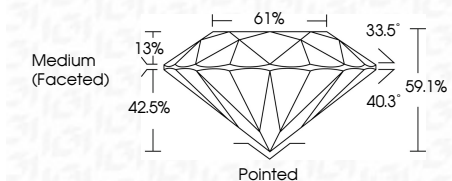

ELECTRONIC COPY

LG793617790
Report verification at igi.org

April 18, 2026
IGI Report Number **LG793617790**
Description **LABORATORY GROWN DIAMOND**
Shape and Cutting Style **ROUND BRILLIANT**
Measurements **7.41 - 7.44 X 4.39 MM**

GRADING RESULTS

Carat Weight **1.50 CARAT**
Color Grade **D**
Clarity Grade **VVS 2**
Cut Grade **EXCELLENT**

ADDITIONAL GRADING INFORMATION

Polish **EXCELLENT**
Symmetry **EXCELLENT**
Fluorescence **NONE**
Inscription(s) **IGI LG793617790**
Comments: This Laboratory Grown Diamond was created by Chemical Vapor Deposition (CVD) growth process. Type IIa

IGI

April 18, 2026
IGI Report No LG793617790
ROUND BRILLIANT
7.41 - 7.44 X 4.39 MM
Carat Weight **1.50 CARAT**
Color Grade **D**
Clarity Grade **VVS 2**
Cut Grade **EXCELLENT**
Depth **61.1%**
Table **61%**
Girdle **Medium (Faceted)**
Culet **Pointed**
Polish **EXCELLENT**
Symmetry **EXCELLENT**
Fluorescence **NONE**
Inscription(s) **IGI LG793617790**
Comments: This Laboratory Grown Diamond was created by Chemical Vapor Deposition (CVD) growth process. Type IIa

Sample Image Used

PROPORTIONS

CLARITY CHARACTERISTICS

KEY TO SYMBOLS

Red symbols indicate internal characteristics.
Green symbols indicate external characteristics.

COLOR

D E F G H I J Faint Very Light Light