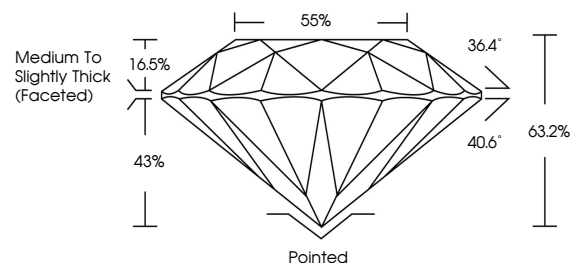

PROPORTIONS