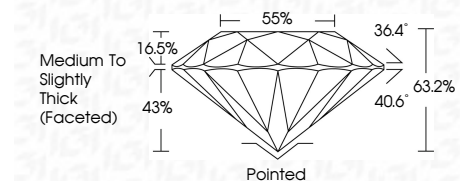

**ELECTRONIC COPY**

LG793614541  
Report verification at igi.org

April 21, 2026  
IGI Report Number **LG793614541**  
Description **LABORATORY GROWN DIAMOND**  
Shape and Cutting Style **ROUND BRILLIANT**  
Measurements **7.39 - 7.41 X 4.67 MM**

**GRADING RESULTS**  
Carat Weight **1.57 CARAT**  
Color Grade **D**  
Clarity Grade **VS 2**  
Cut Grade **EXCELLENT**

**ADDITIONAL GRADING INFORMATION**  
Polish **EXCELLENT**  
Symmetry **EXCELLENT**  
Fluorescence **NONE**  
Inscription(s) **IGI LG793614541**  
Comments: This Laboratory Grown Diamond was created by Chemical Vapor Deposition (CVD) growth process. Type IIa

April 21, 2026  
IGI Report No LG793614541  
**ROUND BRILLIANT**  
7.39 - 7.41 X 4.67 MM  
1.57 CARAT  
D  
VS 2  
EXCELLENT  
63.2%  
85%  
Medium To Slightly Thick (Faceted)  
Pointed  
EXCELLENT  
EXCELLENT  
NONE  
IGI LG793614541  
Comments: This Laboratory Grown Diamond was created by Chemical Vapor Deposition (CVD) growth process. Type IIa

April 21, 2026  
IGI Report Number **LG793614541**  
Description **LABORATORY GROWN DIAMOND**  
Shape and Cutting Style **ROUND BRILLIANT**  
Measurements **7.39 - 7.41 X 4.67 MM**

**GRADING RESULTS**  
Carat Weight **1.57 CARAT**  
Color Grade **D**  
Clarity Grade **VS 2**  
Cut Grade **EXCELLENT**